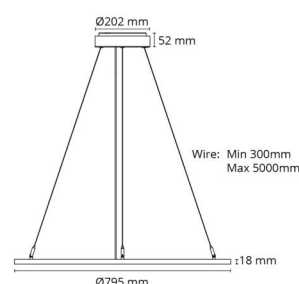

Materials and finish

Housing: Aluminium
Colour: White (RAL 9003)
Optics: Acrylic (PMMA)

Mounting/Connection

Mounting: Suspended, Indoor
Connection: Screwless terminal block

Dimensions

Height (mm) H: 18
Diameter (mm) D: 795
Weight (kg) gross/net: 6.85 / 5.5

Packaging

Packing dimensions (mm): 1085 x 865 x 85

7 0 2 1 9 8 2 1 2 1 9 2 0