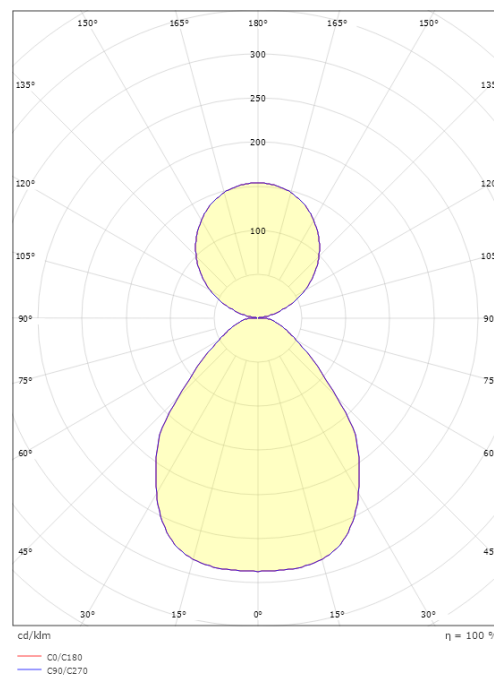

Sense 800 Pendant

Sense 800 Pendant White 7510lm 3000K Ra>80 DALI-2 / Push Dim

Article code: 212192
EAN: 7021982121920

Electrical

System wattage: 62W
Voltage: 220-240V
Frequency (Hz): 50/60Hz
Max. luminaires per circuit breaker: B10: 18, B16: 30, C10: 31, C16: 51

Light technic

Type of light source: LED
Luminous flux: 7510lm
Efficacy: 121 lm/W
Colour temperature: 3000K
Colour rendering (CRI): Ra>80
MacAdams factor: SDCM: 3
Lifetime: L80/B20>50,000
Light distribution: Direct/Indirect 60/40%
Optic: Opalprism
Photobiological safety: RG 0

Control/Dimming

Type: DALI-2 / Push Dim

Protection

Luminaire class: Class I
IP Class: IP20

Energy and approvals

Contains light source of energy class: D
Breeam: Fulfils Hea 01 for flicker free lighting
BVB: Yes

Materials and finish

Housing: Aluminium
Colour: White (RAL 9003)
Optics: Acrylic (PMMA)

Mounting/Connection

Mounting: Suspended, Indoor
Connection: Screwless terminal block

Dimensions

Height (mm) H: 18
Diameter (mm) D: 795
Weight (kg) gross/net: 6.85 / 5.5

Packaging

Packing dimensions (mm): 1085 x 865 x 85

7 0 2 1 9 8 2 1 2 1 9 2 0