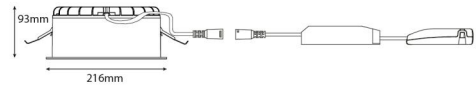

### Light technic

Type of light source: LED  
Luminous flux: 1600lm  
Emergency lumen: EM 380lm  
Efficacy: 123 lm/W  
Colour temperature: 3000K  
Colour rendering (CRI): Ra>80  
MacAdams factor: SDCM: 2  
Lifetime: L90/B10>100,000  
Light distribution: Direct  
Optic: Satin Matt Reflector  
Beam angle: 62°  
UGR: UGR<19 up to 450 mA/2000 lm  
Photobiological safety: RG 1

### Dimensions

Height (mm) H: 93  
Diameter (mm) D: 216  
Cut-out (mm): 200  
Ceiling void depth (mm): 90  
Weight (kg) gross/net: 1.2 / 1