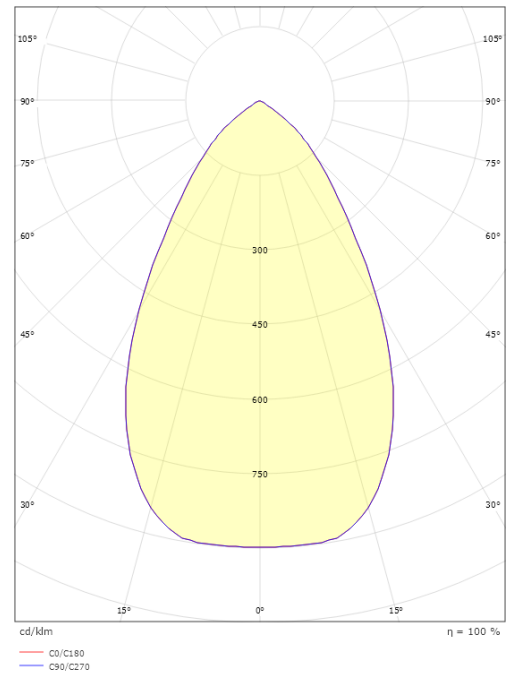

Packaging

Packing dimensions (mm): 240 x 240 x 102