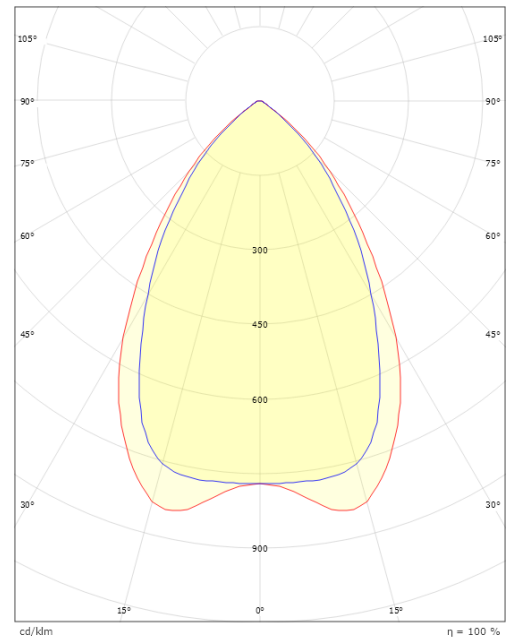

Packaging

Packing dimensions (mm): 190 x 190 x 95