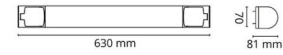

Light technic

Type of light source: LED
Luminous flux: 1060lm
Efficacy: 76 lm/W
Colour temperature: 3000K
Colour rendering (CRI): Ra>90
MacAdams factor: SDCM: 3
Lifetime: L70/B10>50,000
Light distribution: Direct
Optic: Opal
UGR: UGR<25
Photobiological safety: RG 0

Materials and finish

Housing: Aluminium
Colour: Matte white (RAL 9003)
Optics: Acrylic (PMMA)

Mounting/Connection

Mounting: Surface, Indoor
Connection: Screwless terminal block

Dimensions

Width (mm) W: 630
Height (mm) H: 70
Depth (D): 80
Weight (kg) gross/net: 1.2 / 1.2

Packaging

Packing dimensions (mm): 630 x 80 x 90