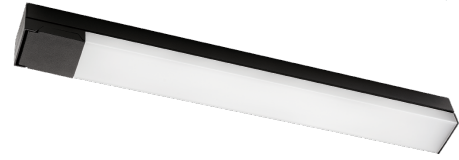

Prelude Square

Prelude Square Black w/ outlet 1370lm 2000-4000K Ra>80 Tunable White LEDDim

Article code: 111396
EAN: 7021981113964

Electrical

System wattage: 12W
Voltage: 220-240V
Frequency (Hz): 50/60Hz
Max. luminaires per circuit breaker: B10: 74, B16: 118, C10: 74, C16: 118

Light technic

Type of light source: LED
Luminous flux: 1370lm
Efficacy: 114 lm/W
Colour temperature: 2000-4000K
Colour rendering (CRI): Ra>80
MacAdams factor: SDCM: 3
Lifetime: L80/B50>100,000
Light distribution: Direct
Optic: Acrylic diffuser
Photobiological safety: RG 0

Control/Dimming

Type: Tunable White LEDDim

Protection

Luminaire class: Class I
IK Class: IK05
IP Class: IP44 (mounted horizontally) / IP40 (mounted vertically)

Energy and approvals

Contains light source of energy class: C
Breeam: Fulfils Hea 01 for flicker free lighting

Materials and finish

Housing: Aluminium
Colour: Black (RAL 9004)
Optics: Acrylic (PMMA)

Mounting/Connection

Mounting: Surface, Indoor
Connection: Screwless terminal block

Dimensions

Width (mm) W: 590
Height (mm) H: 59
Depth (D): 62
Weight (kg) gross/net: 1.16 / 1.16

Packaging

Packing dimensions (mm): 598 x 65 x 65

7 0 2 1 9 8 1 1 1 3 9 6 4