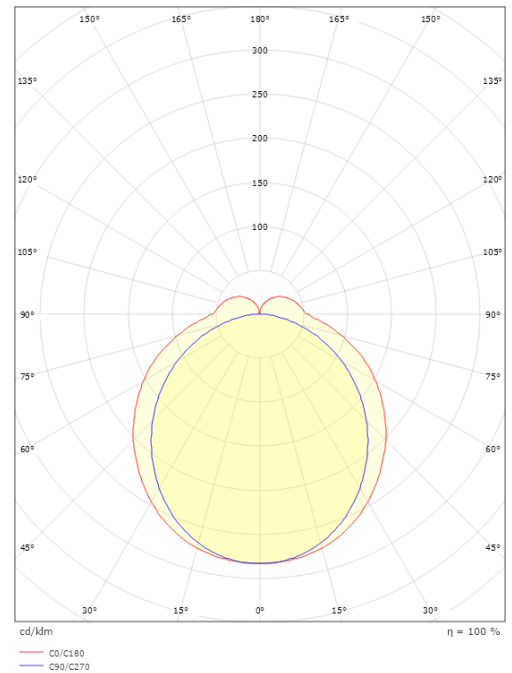

Prelude Square

Prelude Square Black w/ outlet 1370lm 2000-4000K Ra>80 Tunable White LEDDim

Article code: 111396
EAN: 7021981113964

Electrical

System wattage: 12W
Voltage: 220-240V
Frequency (Hz): 50/60Hz
Max. luminaires per circuit breaker: B10: 74, B16: 118, C10: 74, C16: 118

Light technic

Type of light source: LED
Luminous flux: 1370lm
Efficacy: 114 lm/W
Colour temperature: 2000-4000K
Colour rendering (CRI): Ra>80
MacAdams factor: SDCM: 3
Lifetime: L80/B50>100,000
Light distribution: Direct
Optic: Acrylic diffuser
Photobiological safety: RG 0

Control/Dimming

Type: Tunable White LEDDim

Protection

Luminaire class: Class I
IK Class: IK05
IP Class: IP44 (mounted horizontally) / IP40 (mounted vertically)

Energy and approvals

Contains light source of energy class: C
Breeam: Fulfils Hea 01 for flicker free lighting

Materials and finish

Housing: Aluminium
Colour: Black (RAL 9004)
Optics: Acrylic (PMMA)

Mounting/Connection

Mounting: Surface, Indoor
Connection: Screwless terminal block

Dimensions

Width (mm) W: 590
Height (mm) H: 59
Depth (D): 62
Weight (kg) gross/net: 1.16 / 1.16

Packaging

Packing dimensions (mm): 598 x 65 x 65

7 0 2 1 9 8 1 1 1 3 9 6 4