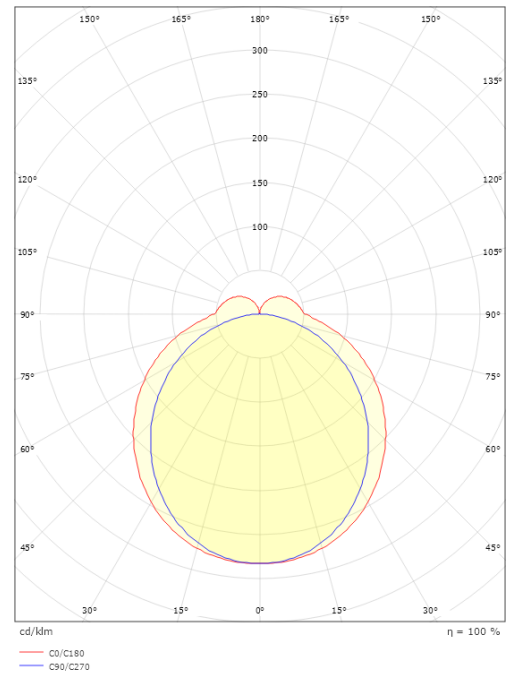

Prelude Square

Prelude Square White w/ outlet 1400lm 2000-4000K Ra>80 Tunable White LEDDim

Article code: 111394
EAN: 7021981113940

Electrical

System wattage: 12W
Voltage: 220-240V
Frequency (Hz): 50/60Hz
Max. luminaires per circuit breaker: B10: 74, B16: 118, C10: 74, C16: 118

Light technic

Type of light source: LED
Luminous flux: 1400lm
Efficacy: 117 lm/W
Colour temperature: 2000-4000K
Colour rendering (CRI): Ra>80
MacAdams factor: SDCM: 3
Lifetime: L80/B50>100,000
Light distribution: Direct
Optic: Acrylic diffuser
Photobiological safety: RG 0

Control/Dimming

Type: Tunable White LEDDim

Protection

Luminaire class: Class I
IK Class: IK05
IP Class: IP44 (mounted horizontally) / IP40 (mounted vertically)

Energy and approvals

Contains light source of energy class: C
Breeam: Fulfils Hea 01 for flicker free lighting

Materials and finish

Housing: Aluminium
Colour: White (RAL 9003)
Optics: Acrylic (PMMA)

Mounting/Connection

Mounting: Surface, Indoor
Connection: Screwless terminal block

Dimensions

Width (mm) W: 590
Height (mm) H: 59
Depth (D): 62
Weight (kg) gross/net: 1.16 / 1.16

Packaging

Packing dimensions (mm): 598 x 65 x 65

7 0 2 1 9 8 1 1 1 3 9 4 0