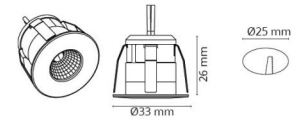

Nano White 80lm 2700K Ra>90 Driver 350mA ordered separately

Article code: 907003
 EAN: 7021989070030

Electrical

System wattage: 1W

Light technic

Type of light source: LED
 Luminous flux: 80lm
 Efficacy: 80 lm/W
 Colour temperature: 2700K
 Colour rendering (CRI): Ra>90
 MacAdams factor: SDCM: 3
 Lifetime: L70/B50>50,000
 Light distribution: Direct
 Optic: Reflector medium
 Beam angle: 36°
 UGR: UGR<22
 Photobiological safety: RG 1

Mounting/Connection

Mounting: Recessed, Indoor

Dimensions

Height (mm) H: 27
 Diameter (mm) D: 33
 Cut-out (mm): 25
 Ceiling void depth (mm): 26
 Distance to flammable materials: 0mm
 Weight (kg) gross/net: 0.028 / 0.024

Packaging

Packing dimensions (mm): 55 x 55 x 55