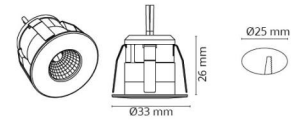

7 0 2 1 9 8 9 0 7 0 0 1 6