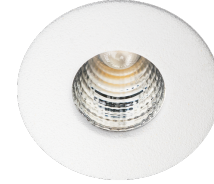

Packaging

Packing dimensions (mm): 55 x 55 x 55