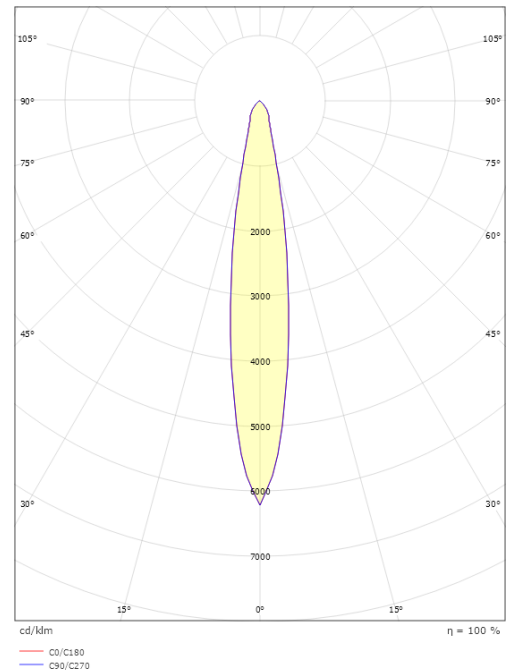

Nano

Nano White 80lm 2700K Ra>90 Driver 350mA ordered separately

Article code: 907001
EAN: 7021989070016

Electrical

System wattage: 1W

Light technic

Type of light source: LED
Luminous flux: 80lm
Efficacy: 80 lm/W
Colour temperature: 2700K
Colour rendering (CRI): Ra>90
MacAdams factor: SDCM: 3
Lifetime: L70/B50>50,000
Light distribution: Direct
Optic: Reflector spot
Beam angle: 15°
UGR: UGR<19

Control/Dimming

Type: Driver 350mA ordered separately

Protection

Luminaire class: Class III
IP Class: IP44

Energy and approvals

Contains light source of energy class: G

Materials and finish

Housing: Aluminium
Colour: Matte white (RAL 9003)
Optics: Polycarbonat (PC)

Mounting/Connection

Mounting: Recessed, Indoor

Dimensions

Height (mm) H: 27
Diameter (mm) D: 33
Cut-out (mm): 25
Ceiling void depth (mm): 26
Distance to flammable materials: 0mm
Weight (kg) gross/net: 0.028 / 0.024

Packaging

Packing dimensions (mm): 55 x 55 x 55

7 0 2 1 9 8 9 0 7 0 0 1 6