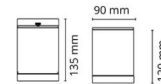

Control/Dimming

Type: Trailing edge dimming

Protection

Luminaire class: Class I

Materials and finish

Housing: Aluminium
Colour: Black (RAL 9004)
Optics: Tempered glass

Mounting/Connection

Mounting: Surface, Indoor / Outdoor
Module: 1x35W
Connection: Screwless terminal block

Dimensions

Height (mm) H: 120
Diameter (mm) D: 90
Weight (kg) gross/net: 0.828 / 0.69

7 0 2 1 9 8 6 1 4 6 9 5 0