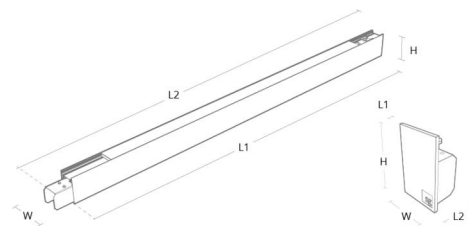

BVB: Yes

Materials and finish

Housing: Aluminium

Colour: White

Mounting/Connection

Mounting: Surface, Indoor

Module: 1120

Connection: 5-pole Winsta mini with 5x2,5mm² through wiring

Dimensions

Length (mm) L: 1121

Width (mm) W: 42

Height (mm) H: 70

Weight (kg) gross/net: 2.8 / 1.4

Packaging

Packing dimensions (mm): 1275 x 50 x 80

Module	W	H	L1	L2
840mm	42	70	841	891
1120mm	42	70	1121	1171
1400mm	42	70	1401	1451
End cap	42	70	3	28