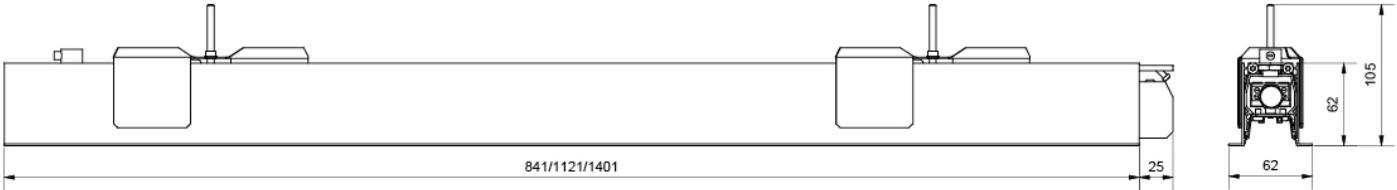

Lineal Recessed

Product- and environment images

Lineal Recessed

For line drawing dimensions please see each single article codes on next page

Article	Protection	Control gear	Mounting/Connection	Dimensions
840				
 8246095648 Lineal recessed 840 White 1380lm 3000K Ra>80 DALI-2 / Push Dim 13W LED 106 lm/W SDCM:3 L80/B10>100,000, L93/>50,000 Direct,	Class I IP20 IK08	DALI-2 / Push Dim	Recessed, Indoor 5-pole Winsta mini with 5x2,5mm2 through wiring	L841 x W62 x H62
 8246095651 Lineal recessed 840 White 1450lm 4000K Ra>80 DALI-2 / Push Dim 13W LED 112 lm/W SDCM:3 L80/B10>100,000, L93/>50,000 Direct,	Class I IP20 IK08	DALI-2 / Push Dim	Recessed, Indoor 5-pole Winsta mini with 5x2,5mm2 through wiring	L841 x W62 x H62
1120				
 8246095059 Lineal recessed 1120 White 1970lm 4000K Ra>80 DALI-2 / Push Dim 17W LED 116 lm/W SDCM:3 L80/B10>100,000, L93/>50,000 Direct,	Class I IP20 IK08	DALI-2 / Push Dim	Recessed, Indoor 5-pole Winsta mini with 5x2,5mm2 through wiring	L1121 x W62 x H62
 8246095664 Lineal recessed 1120 White 1870lm 3000K Ra>80 DALI-2 / Push Dim 17W LED 110 lm/W SDCM:3 L80/B10>100,000, L93/>50,000 Direct,	Class I IP20 IK08	DALI-2 / Push Dim	Recessed, Indoor 5-pole Winsta mini with 5x2,5mm2 through wiring	L1121 x W62 x H62
 8246096207 Lineal recessed 1120 White Blind profile DALI-2 / Push Dim		DALI-2 / Push Dim	Recessed, Indoor	L1121 x W62 x H62
1400				
 8246095677 Lineal recessed 1400 White 2320lm 3000K Ra>80 DALI-2 / Push Dim 21W LED 110 lm/W SDCM:3 L80/B10>100,000, L93/>50,000 Direct,	Class I IP20 IK08	DALI-2 / Push Dim	Recessed, Indoor 5-pole Winsta mini with 5x2,5mm2 through wiring	L1401 x W62 x H62