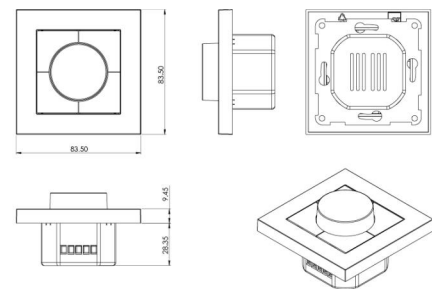

Materials and finish

Housing: Polycarbonat (PC)
Colour: Black (RAL 9004)

Mounting/Connection

Mounting: Indoor

Dimensions

Length (mm) L: 54
Width (mm) W: 54
Height (mm) H: 13
Weight (kg) gross/net: 0.0394 / 0.024

Packaging

Packing dimensions (mm): 54 x 54 x 13

7 0 2 1 9 8 8 2 0 4 2 2 1