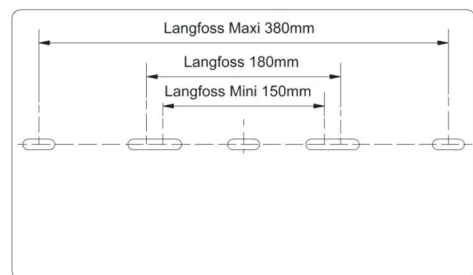

Colour: Graphite

Mounting/Connection

Mounting: Indoor / Outdoor

Dimensions

Length (mm) L: 430
Width (mm) W: 250
Height (mm) H: 7
Weight (kg) gross/net: 5.08 / 4.9

Packaging

Packing dimensions (mm): 440 x 255 x 15