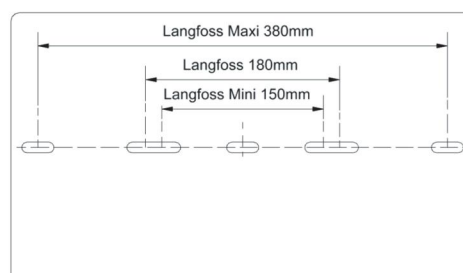

### Mounting/Connection

Mounting: Indoor / Outdoor

### Dimensions

Length (mm) L: 430  
Width (mm) W: 250  
Height (mm) H: 7  
Weight (kg) gross/net: 5.08 / 4.9

### Packaging

Packing dimensions (mm): 440 x 255 x 15

7 0 2 1 9 8 6 4 1 9 4 9 8