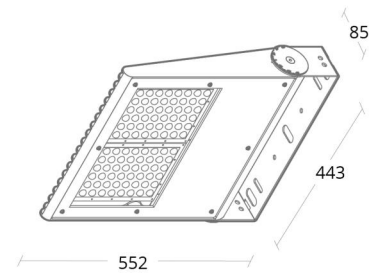

Materials and finish

Housing: Die-cast aluminium
Colour: Graphite
Optics: Tempered glass

Mounting/Connection

Mounting: Outdoor
Cable: Cable 3x1mm² 0,3m, H07RN-F
Connection: Quick connector
Wind projected area: 0,2098m² - Max 50 kg

Dimensions

Length (mm) L: 552
Width (mm) W: 443
Height (mm) H: 85
Weight (kg) gross/net: 14.1 / 13

Packaging

Packing dimensions (mm): 585 x 480 x 122

7 0 2 1 9 8 6 4 1 9 2 0 7