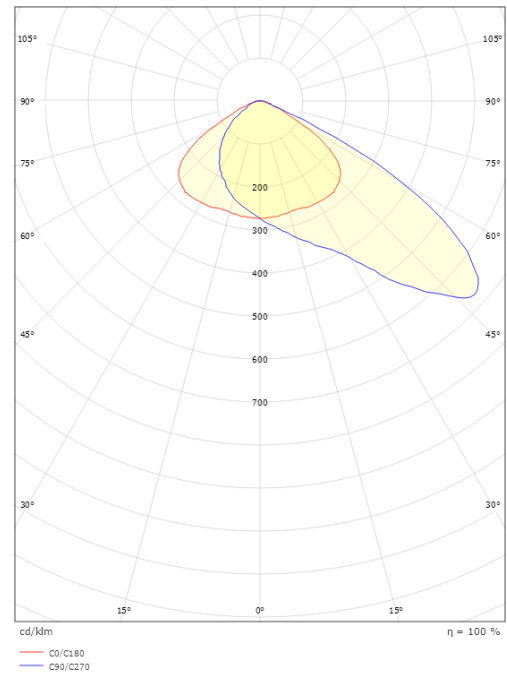

Light technic

Type of light source: LED
Luminous flux: 24980lm
Efficacy: 130 lm/W
Colour temperature: 3000K
Colour rendering (CRI): Ra>70
MacAdams factor: SDCM: 3
Lifetime: L90/B50>50,000
Minimum ambient temperature: -40°C
Light distribution: Asymmetric
Optic: Lens
Visible flicker (PstLM): 0.7
Stroboscopic flicker (SVM): 0.08
ULOR (Yes, up to 21° tilt angle

Materials and finish

Housing: Die-cast aluminium
Colour: Graphite
Optics: Tempered glass

Mounting/Connection

Mounting: Outdoor
Cable: Cable 3x1mm² 0,3m, H07RN-F
Connection: Quick connector
Wind projected area: 0,2098m² - Max 50 kg

Dimensions

Length (mm) L: 552
Width (mm) W: 443
Height (mm) H: 85
Weight (kg) gross/net: 14.1 / 13

Packaging

Packing dimensions (mm): 585 x 480 x 122

7 0 2 1 9 8 6 4 1 9 2 0 7