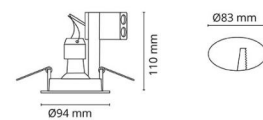

Jupiter Outdoor

Jupiter Outdoor Black 350lm

Article code: 914930
EAN: 7021989149309

Electrical

System wattage: 50W
Voltage: 220-240V

Light technic

Type of light source: Without lightsource
Socket: GU10
Light source included: No
Luminous flux: 350lm
Efficacy: 7 lm/W
Light distribution: Direct
Beam angle: 35°

Dimensions

Length (mm) L: 94
Width (mm) W: 94
Height (mm) H: 112
Diameter (mm) D: 94
Cut-out (mm): 83
Ceiling void depth (mm): 110
Distance to flammable materials: 50mm
Weight (kg) gross/net: 0.444 / 0.36

Packaging

Packing dimensions (mm): 115 x 115 x 165

7 021 989 149 309