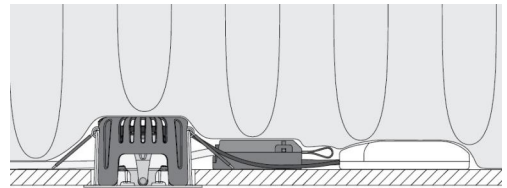

Soft Square

Soft Square Black 1X Frame Stainless steel

Article code: 903256
EAN: 7021989032564

Materials and finish

Housing:

Stainless steel

Mounting/Connection

Mounting:

Indoor

Dimensions

Length (mm) L: 140
Width (mm) W: 140
Height (mm) H: 4
Weight (kg) gross/net: 0.079 / 0.064

Packaging

Packing dimensions (mm): 145 x 147 x 5

7 0 2 1 9 8 9 0 3 2 5 6 4