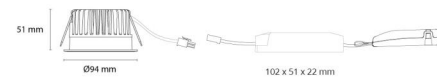

Light technic

Type of light source: LED
 Luminous flux: 760lm
 Efficacy: 69 lm/W
 Colour temperature: 3000K
 Colour rendering (CRI): Ra 98
 MacAdams factor: SDCM: 2
 Lifetime: L90/B10>100,000
 Light distribution: Direct
 Optic: Reflector
 Beam angle: 42°
 UGR: UGR<19
 Photobiological safety: RG 1

Materials and finish

Housing: Aluminium
 Colour: Black (RAL 9004)
 Optics: Tempered glass

Mounting/Connection

Mounting: Recessed, Indoor / Outdoor
 Connection: 3 pol Linect / screwless terminal block

Dimensions

Height (mm) H: 53
 Diameter (mm) D: 94
 Cut-out (mm): 83
 Ceiling void depth (mm): 51
 Distance to flammable materials: 10mm
 Weight (kg) gross/net: 0.696 / 0.58

Packaging

Packing dimensions (mm): 130 x 115 x 85