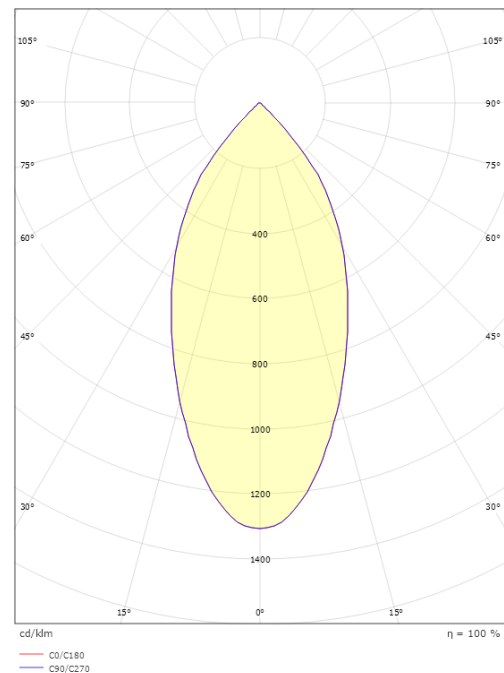

Junistar Lux

Junistar Lux Black/Gold 540lm 3000K Ra 98 Trailing edge dimming

Article code: 902235
EAN: 7021989022350

Electrical

Wattage: 7W
System wattage: 8W
Voltage: 220-240V
Frequency (Hz): 50/60Hz
Max. luminaires per circuit breaker: B10: 105, B16: 168, C10: 105, C16: 168

Light technic

Type of light source: LED
Luminous flux: 540lm
Efficacy: 68 lm/W
Colour temperature: 3000K
Colour rendering (CRI): Ra 98
MacAdams factor: SDCM: 1
Lifetime: L90/B10>100,000
Light distribution: Direct
Optic: Reflector
Beam angle: 42°
UGR: UGR<22

Control/Dimming

Type: Trailing edge dimming

Protection

Luminaire class: Class II SELV
IP Class: IP44

Energy and approvals

Contains light source of energy class: F
Breeam: Fulfils Hea 01 for flicker free lighting
BVB: Yes

Materials and finish

Housing: Aluminium
Colour: Black/Gold
Optics: Tempered glass

Mounting/Connection

Mounting: Recessed, Indoor
Connection: Screwless terminal block

Dimensions

Height (mm) H: 50
Diameter (mm) D: 94
Cut-out (mm): 83
Ceiling void depth (mm): 48
Weight (kg) gross/net: 0.395 / 0.325

Packaging

Packing dimensions (mm): 130 x 115 x 75

7 0 2 1 9 8 9 0 2 2 3 5 0