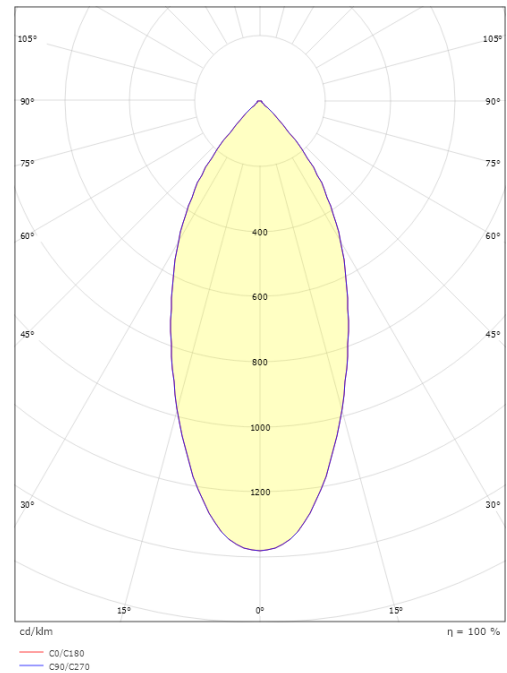

Junistar Lux Square

Junistar Lux Square Black 580lm 2700K Ra 98 DALI

Article code: 902605
EAN: 7021989026051

Electrical

Wattage: 7W
System wattage: 8W
Voltage: 220-240V
Frequency (Hz): 50/60Hz
Max. luminaires per circuit breaker: B10: 105, B16: 168, C10: 105, C16: 168

Light technic

Type of light source: LED
Luminous flux: 580lm
Efficacy: 73 lm/W
Colour temperature: 2700K
Colour rendering (CRI): Ra 98
MacAdams factor: SDCM: 1
Lifetime: L90/B10>100,000
Light distribution: Direct
Optic: Reflector
Beam angle: 42°
UGR: UGR<22

Control/Dimming

Type: DALI

Protection

Luminaire class: Class II SELV
IP Class: IP44

Energy and approvals

Contains light source of energy class: F
Breeam: Fulfils Hea 01 for flicker free lighting
BVB: Yes

Materials and finish

Housing: Aluminium
Colour: Black (RAL 9004)
Optics: Tempered glass

Mounting/Connection

Mounting: Recessed, Indoor
Connection: 5 pol Linect / screwless terminal block

Dimensions

Length (mm) L: 95
Width (mm) W: 95
Height (mm) H: 50
Cut-out (mm): 83
Ceiling void depth (mm): 48
Weight (kg) gross/net: 0.402 / 0.335

Packaging

Packing dimensions (mm): 130 x 115 x 75

7 0 2 1 9 8 9 0 2 6 0 5 1