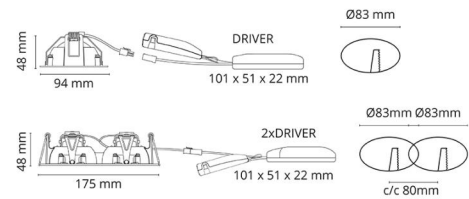

Materials and finish

Housing: Aluminium
 Colour: Black (RAL 9004)
 Optics: Tempered glass

Mounting/Connection

Mounting: Recessed, Indoor
 Connection: 5 pol Linect / screwless terminal block

Dimensions

Length (mm) L: 95
 Width (mm) W: 95
 Height (mm) H: 50
 Cut-out (mm): 83
 Ceiling void depth (mm): 48
 Weight (kg) gross/net: 0.402 / 0.335

Packaging

Packing dimensions (mm): 130 x 115 x 75

7 0 2 1 9 8 9 0 2 6 0 5 1