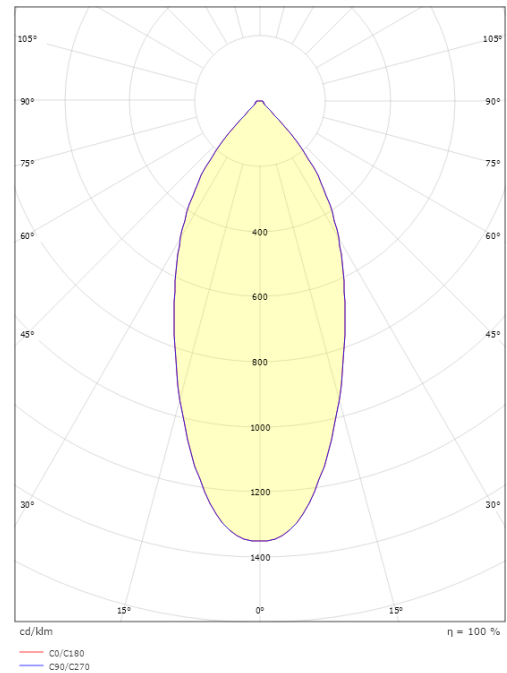

Junistar Lux Square

Junistar Lux Square White 580lm 2700K Ra 98 DALI

Article code: 902599
EAN: 7021989025993

Electrical

Wattage: 7W
System wattage: 8W
Voltage: 220-240V
Frequency (Hz): 50/60Hz
Max. luminaires per circuit breaker: B10: 105, B16: 168, C10: 105, C16: 168

Light technic

Type of light source: LED
Luminous flux: 580lm
Efficacy: 73 lm/W
Colour temperature: 2700K
Colour rendering (CRI): Ra 98
MacAdams factor: SDCM: 1
Lifetime: L90/B10>100,000
Light distribution: Direct
Optic: Reflector
Beam angle: 42°
UGR: UGR<22

Control/Dimming

Type: DALI

Protection

Luminaire class: Class II SELV
IP Class: IP44

Energy and approvals

Contains light source of energy class: F
Breeam: Fulfils Hea 01 for flicker free lighting
BVB: Yes

Materials and finish

Housing: Aluminium
Colour: White (RAL 9003)
Optics: Tempered glass

Mounting/Connection

Mounting: Recessed, Indoor
Connection: 5 pol Linect / screwless terminal block

Dimensions

Length (mm) L: 95
Width (mm) W: 95
Height (mm) H: 50
Cut-out (mm): 83
Ceiling void depth (mm): 48
Weight (kg) gross/net: 0.402 / 0.335

Packaging

Packing dimensions (mm): 130 x 115 x 75

7 0 2 1 9 8 9 0 2 5 9 9 3