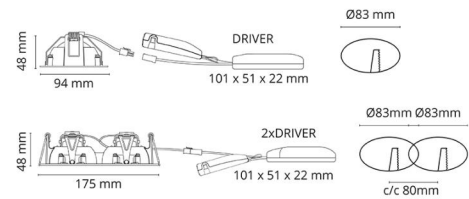

Materials and finish

Housing: Aluminium
 Colour: White (RAL 9003)
 Optics: Tempered glass

Mounting/Connection

Mounting: Recessed, Indoor
 Connection: 5 pol Linect / screwless terminal block

Dimensions

Length (mm) L: 95
 Width (mm) W: 95
 Height (mm) H: 50
 Cut-out (mm): 83
 Ceiling void depth (mm): 48
 Weight (kg) gross/net: 0.402 / 0.335

Packaging

Packing dimensions (mm): 130 x 115 x 75

7 0 2 1 9 8 9 0 2 5 9 9 3