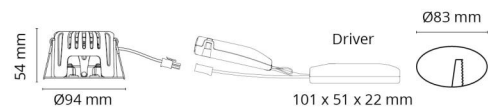

Junistar Lux IsoSafe

Junistar Lux IsoSafe Graphite 590lm 3000K Ra 98 Trailing edge dimming

Article code: 902528
 EAN: 7021989025283
 Replaces: 902344, 923381

Electrical

Wattage: 7W
 System wattage: 8W
 Voltage: 220-240V
 Frequency (Hz): 50/60Hz
 Max. luminaires per circuit breaker: B10: 105, B16: 168, C10: 105, C16: 168

Light technic

Type of light source: LED
 Luminous flux: 590lm
 Efficacy: 74 lm/W
 Colour temperature: 3000K
 Colour rendering (CRI): Ra 98
 MacAdams factor: SDCM: 1
 Lifetime: L90/B10>100,000
 Light distribution: Direct
 Optic: Reflector
 Beam angle: 42°
 UGR: UGR<22

Materials and finish

Housing: Aluminium
 Colour: Graphite
 Optics: Tempered glass

Mounting/Connection

Mounting: Recessed, Indoor / Outdoor
 Connection: Screwless terminal block

Dimensions

Height (mm) H: 56
 Diameter (mm) D: 94
 Cut-out (mm): 83
 Ceiling void depth (mm): 54
 Weight (kg) gross/net: 0.415 / 0.349

Packaging

Packing dimensions (mm): 130 x 115 x 75