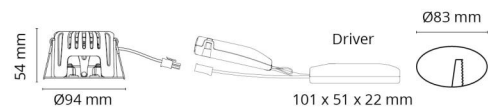

7 0 2 1 9 8 9 0 2 5 2 4 5