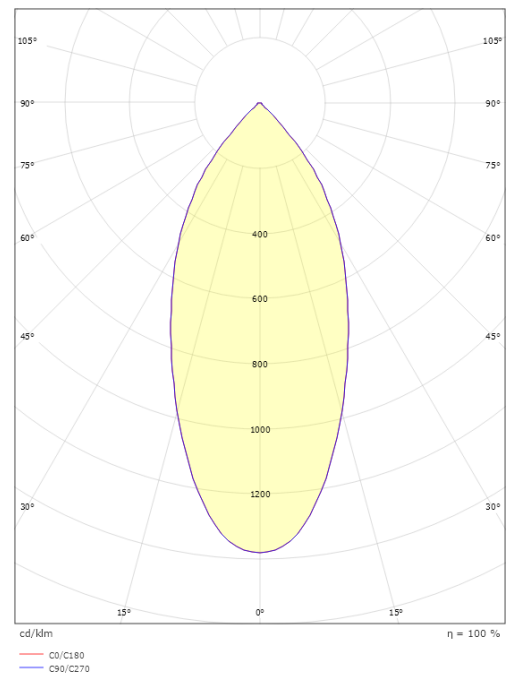

Junistar Lux IsoSafe

Junistar Lux IsoSafe Black 580lm 2700K Ra 98 Trailing edge dimming

Article code: 902524
EAN: 7021989025245
Replaces: 902243

Electrical

Wattage: 7W
System wattage: 8W
Voltage: 220-240V
Frequency (Hz): 50/60Hz
Max. luminaires per circuit breaker: B10: 105, B16: 168, C10: 105, C16: 168

Light technic

Type of light source: LED
Luminous flux: 580lm
Efficacy: 73 lm/W
Colour temperature: 2700K
Colour rendering (CRI): Ra 98
MacAdams factor: SDCM: 1
Lifetime: L90/B10>100,000
Light distribution: Direct
Optic: Reflector
Beam angle: 42°
UGR: UGR<22

Control/Dimming

Type: Trailing edge dimming

Protection

Luminaire class: Class II SELV
IP Class: IP44

Energy and approvals

Contains light source of energy class: F
Breeam: Fulfils Hea 01 for flicker free lighting

Materials and finish

Housing: Aluminium
Colour: Black (RAL 9004)
Optics: Tempered glass

Mounting/Connection

Mounting: Recessed, Indoor / Outdoor
Connection: Screwless terminal block

Dimensions

Height (mm) H: 56
Diameter (mm) D: 94
Cut-out (mm): 83
Ceiling void depth (mm): 54
Weight (kg) gross/net: 0.415 / 0.349

Packaging

Packing dimensions (mm): 130 x 115 x 75

7 0 2 1 9 8 9 0 2 5 2 4 5