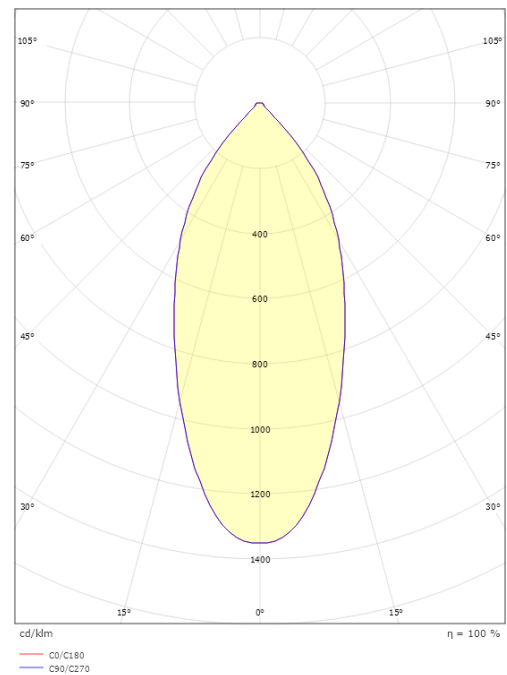

Junistar Lux IsoSafe

Junistar Lux IsoSafe White 580lm 2700K Ra 98 Trailing edge dimming

Article code: 902518
EAN: 7021989025184
Replaces: 902241

Electrical

Wattage: 7W
System wattage: 8W
Voltage: 220-240V
Frequency (Hz): 50/60Hz
Max. luminaires per circuit breaker: B10: 105, B16: 168, C10: 105, C16: 168

Light technic

Type of light source: LED
Luminous flux: 580lm
Efficacy: 73 lm/W
Colour temperature: 2700K
Colour rendering (CRI): Ra 98
MacAdams factor: SDCM: 1
Lifetime: L90/B10>100,000
Light distribution: Direct
Optic: Reflector
Beam angle: 42°
UGR: UGR<22

Control/Dimming

Type: Trailing edge dimming

Protection

Luminaire class: Class II SELV
IP Class: IP44

Energy and approvals

Contains light source of energy class: F
Breeam: Fulfils Hea 01 for flicker free lighting

Materials and finish

Housing: Aluminium
Colour: White (RAL 9003)
Optics: Tempered glass

Mounting/Connection

Mounting: Recessed, Indoor / Outdoor
Connection: Screwless terminal block

Dimensions

Height (mm) H: 56
Diameter (mm) D: 94
Cut-out (mm): 83
Ceiling void depth (mm): 54
Weight (kg) gross/net: 0.415 / 0.349

Packaging

Packing dimensions (mm): 130 x 115 x 75

7 0 2 1 9 8 9 0 2 5 1 8 4