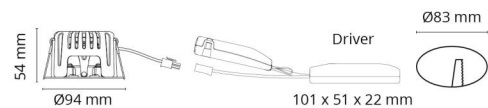

Light technic

Type of light source: LED
Luminous flux: 580lm
Efficacy: 73 lm/W
Colour temperature: 2700K
Colour rendering (CRI): Ra 98
MacAdams factor: SDCM: 1
Lifetime: L90/B10>100,000
Light distribution: Direct
Optic: Reflector
Beam angle: 42°
UGR: UGR<22

Materials and finish

Housing: Aluminium
Colour: White (RAL 9003)
Optics: Tempered glass

Mounting/Connection

Mounting: Recessed, Indoor / Outdoor
Connection: Screwless terminal block

Dimensions

Height (mm) H: 56
Diameter (mm) D: 94
Cut-out (mm): 83
Ceiling void depth (mm): 54
Weight (kg) gross/net: 0.415 / 0.349

Packaging

Packing dimensions (mm): 130 x 115 x 75

7 0 2 1 9 8 9 0 2 5 1 8 4