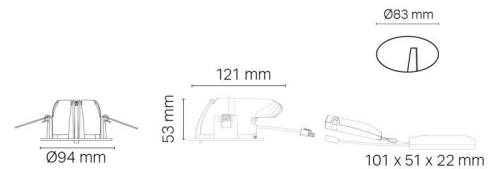

### Light technic

Type of light source: LED  
 Luminous flux: 730lm  
 Efficacy: 66 lm/W  
 Colour temperature: 2700K  
 Colour rendering (CRI): Ra 98  
 MacAdams factor: SDCM: 2  
 Lifetime: L90/B10>100,000  
 Light distribution: Direct  
 Optic: Reflector  
 Beam angle: 42°  
 UGR: UGR<25

### Dimensions

Length (mm) L: 121  
 Width (mm) W: 94  
 Height (mm) H: 55  
 Cut-out (mm): 83  
 Ceiling void depth (mm): 53  
 Distance to flammable materials: 10mm  
 Weight (kg) gross/net: 0.672 / 0.5

### Packaging

Packing dimensions (mm): 130 x 115 x 95