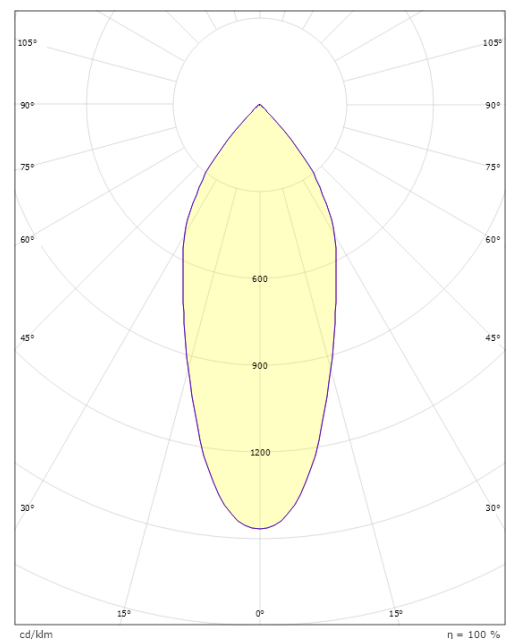

Junistar Eco Outdoor

Junistar Eco Outdoor Black 590lm 3000K Ra>90 Trailing edge dimming

Article code: 905240
EAN: 7021989052401

Electrical

Wattage: 6W
System wattage: 7W
Voltage: 220-240V
Max. luminaires per circuit breaker: B10: 105, B16: 168, C10: 105, C16: 168

Light technic

Type of light source: LED
Luminous flux: 590lm
Efficacy: 84 lm/W
Colour temperature: 3000K
Colour rendering (CRI): Ra>90
MacAdams factor: SDCM: 2
Lifetime: L90/B10>100,000
Light distribution: Direct
Optic: Reflector
Beam angle: 42°
Visible flicker (PstLM): 0.06
Stroboscopic flicker (SVM): 0.27

Control/Dimming

Type: Trailing edge dimming

Protection

Luminaire class: Class II SELV
IP Class: IP44

Energy and approvals

Contains light source of energy class: F
Breeam: Fulfils Hea 01 for flicker free lighting
Passed 60-minute fire resistance test in accordance with EN 1365-2: Yes

Materials and finish

Housing: Aluminium
Colour: Black (RAL 9004)
Optics: Tempered glass

Mounting/Connection

Mounting: Recessed, Indoor / Outdoor
Connection: Screwless terminal block

Dimensions

Height (mm) H: 40
Diameter (mm) D: 90
Cut-out (mm): 83
Weight (kg) gross/net: 0.361 / 0.361

Packaging

Packing dimensions (mm): 130 x 115 x 56

cd/klm η = 100 %

— C0/C180
— C90/C270

7 0 2 1 9 8 9 0 5 2 4 0 1