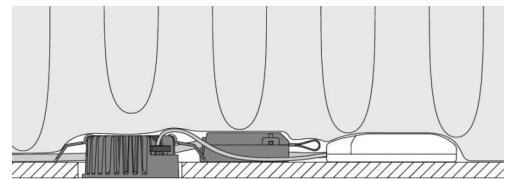

Junistar Eco Outdoor

Junistar Eco Outdoor Black 590lm 3000K Ra 98 Trailing edge dimming

Article code: 905240
EAN: 7021989052401

Electrical

Wattage: 6W
System wattage: 7W
Voltage: 220-240V
Max. luminaires per circuit breaker: B10: 105, B16: 168, C10: 105, C16: 168

Light technic

Type of light source: LED
Luminous flux: 590lm
Efficacy: 84 lm/W
Colour temperature: 3000K
Colour rendering (CRI): Ra 98
MacAdams factor: SDCM: 2
Lifetime: L90/B10>100,000
Light distribution: Direct
Optic: Reflector
Beam angle: 42°
Visible flicker (PstLM): 0.06
Stroboscopic flicker (SVM): 0.27

Control/Dimming

Type: Trailing edge dimming

Protection

Luminaire class: Class II SELV

Energy and approvals

Contains light source of energy class: F
Breeam: Fulfils Hea 01 for flicker free lighting

Materials and finish

Housing: Aluminium
Colour: Black (RAL 9004)
Optics: Tempered glass

Mounting/Connection

Mounting: Recessed, Indoor / Outdoor
Connection: Screwless terminal block

Dimensions

Height (mm) H: 40
Diameter (mm) D: 90
Cut-out (mm): 83
Weight (kg) gross/net: 0.361 / 0.361

Packaging

Packing dimensions (mm): 130 x 115 x 56

cd/kdm
C0/C180
C90/C270

η = 100 %

7 0 2 1 9 8 9 0 5 2 4 0 1