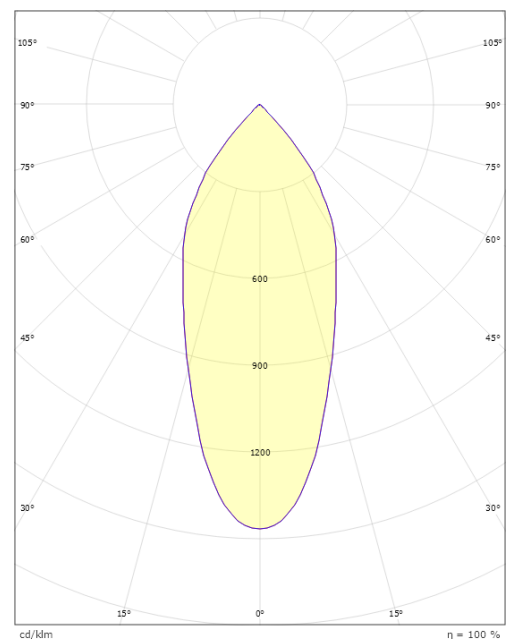

Junistar Eco Outdoor

Junistar Eco Outdoor Black 590lm 3000K Ra 98 Trailing edge dimming

Article code: 905240
EAN: 7021989052401

Electrical

Wattage: 6W
System wattage: 7W
Voltage: 220-240V
Max. luminaires per circuit breaker: B10: 105, B16: 168, C10: 105, C16: 168

Light technic

Type of light source: LED
Luminous flux: 590lm
Efficacy: 84 lm/W
Colour temperature: 3000K
Colour rendering (CRI): Ra 98
MacAdams factor: SDCM: 2
Lifetime: L90/B10>100,000
Light distribution: Direct
Optic: Reflector
Beam angle: 42°
Visible flicker (PstLM): 0.06
Stroboscopic flicker (SVM): 0.27

Control/Dimming

Type: Trailing edge dimming

Protection

Luminaire class: Class II SELV

Energy and approvals

Contains light source of energy class: F
Breeam: Fulfils Hea 01 for flicker free lighting

Materials and finish

Housing: Aluminium
Colour: Black (RAL 9004)
Optics: Tempered glass

Mounting/Connection

Mounting: Recessed, Indoor / Outdoor
Connection: Screwless terminal block

Dimensions

Height (mm) H: 40
Diameter (mm) D: 90
Cut-out (mm): 83
Weight (kg) gross/net: 0.361 / 0.361

Packaging

Packing dimensions (mm): 130 x 115 x 56

cd/kdm
C0/C180
C90/C270

η = 100 %

7 0 2 1 9 8 9 0 5 2 4 0 1