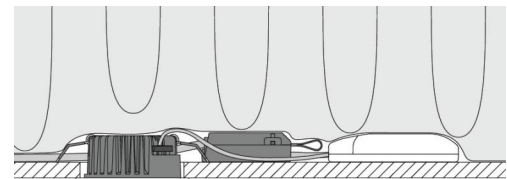

Junistar Eco Outdoor

Junistar Eco Outdoor Black 590lm 3000K Ra>90 Trailing edge dimming

Article code: 905240
EAN: 7021989052401

Electrical

Wattage: 6W
System wattage: 7W
Voltage: 220-240V
Max. luminaires per circuit breaker: B10: 105, B16: 168, C10: 105, C16: 168

Light technic

Type of light source: LED
Luminous flux: 590lm
Efficacy: 84 lm/W
Colour temperature: 3000K
Colour rendering (CRI): Ra>90
MacAdams factor: SDCM: 2
Lifetime: L90/B10>100,000
Light distribution: Direct
Optic: Reflector
Beam angle: 42°
Visible flicker (PstLM): 0.06
Stroboscopic flicker (SVM): 0.27

Control/Dimming

Type: Trailing edge dimming

Protection

Luminaire class: Class II SELV
IP Class: IP44

Energy and approvals

Contains light source of energy class: F
Breeam: Fulfils Hea 01 for flicker free lighting
Passed 60-minute fire resistance test in accordance with EN 1365-2: Yes

Materials and finish

Housing: Aluminium
Colour: Black (RAL 9004)
Optics: Tempered glass

Mounting/Connection

Mounting: Recessed, Indoor / Outdoor
Connection: Screwless terminal block

Dimensions

Height (mm) H: 40
Diameter (mm) D: 90
Cut-out (mm): 83
Weight (kg) gross/net: 0.361 / 0.361

Packaging

Packing dimensions (mm): 130 x 115 x 56

cd/klm η = 100 %

— C0/C180
— C90/C270

7 0 2 1 9 8 9 0 5 2 4 0 1