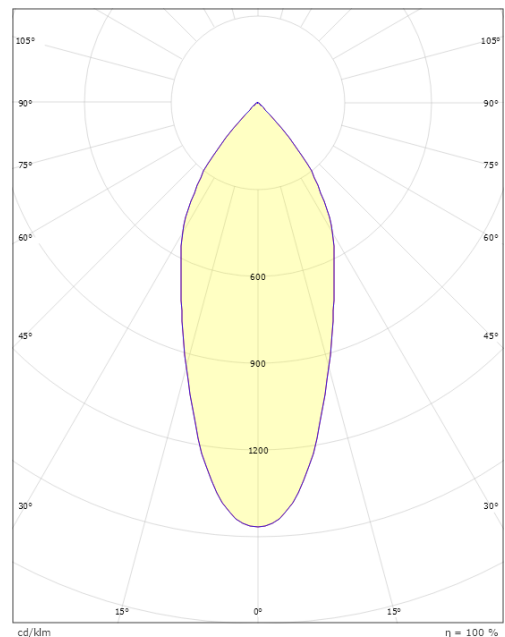

Junistar Eco Outdoor

Junistar Eco Outdoor Black 590lm 3000K Ra 98 Trailing edge dimming

Article code: 905240
EAN: 7021989052401

Electrical

Wattage: 6W
System wattage: 7W
Voltage: 220-240V
Max. luminaires per circuit breaker: B10: 105, B16: 168, C10: 105, C16: 168

Light technic

Type of light source: LED
Luminous flux: 590lm
Efficacy: 84 lm/W
Colour temperature: 3000K
Colour rendering (CRI): Ra 98
MacAdams factor: SDCM: 2
Lifetime: L90/B10>100,000
Light distribution: Direct
Optic: Reflector
Beam angle: 42°
Visible flicker (PstLM): 0.06
Stroboscopic flicker (SVM): 0.27

Control/Dimming

Type: Trailing edge dimming

Protection

Luminaire class: Class II SELV
IP Class: IP44

Energy and approvals

Contains light source of energy class: F
Breeam: Fulfils Hea 01 for flicker free lighting
Passed 60-minute fire resistance test in accordance with EN 1365-2: Yes

Materials and finish

Housing: Aluminium
Colour: Black (RAL 9004)
Optics: Tempered glass

Mounting/Connection

Mounting: Recessed, Indoor / Outdoor
Connection: Screwless terminal block

Dimensions

Height (mm) H: 40
Diameter (mm) D: 90
Cut-out (mm): 83
Weight (kg) gross/net: 0.361 / 0.361

Packaging

Packing dimensions (mm): 130 x 115 x 56

cd/klm η = 100 %

— C0/C180
— C90/C270

7 0 2 1 9 8 9 0 5 2 4 0 1