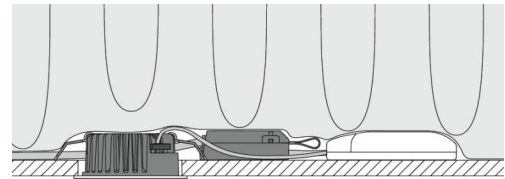

Junistar Eco Outdoor

Junistar Eco Outdoor Black 590lm 3000K Ra 98 Trailing edge dimming

Article code: 905240
EAN: 7021989052401

Electrical

Wattage: 6W
System wattage: 7W
Voltage: 220-240V
Max. luminaires per circuit breaker: B10: 105, B16: 168, C10: 105, C16: 168

Light technic

Type of light source: LED
Luminous flux: 590lm
Efficacy: 84 lm/W
Colour temperature: 3000K
Colour rendering (CRI): Ra 98
MacAdams factor: SDCM: 2
Lifetime: L90/B10>100,000
Light distribution: Direct
Optic: Reflector
Beam angle: 42°
Visible flicker (PstLM): 0.06
Stroboscopic flicker (SVM): 0.27

Control/Dimming

Type: Trailing edge dimming

Protection

Luminaire class: Class II SELV
IP Class: IP44

Energy and approvals

Contains light source of energy class: F
Breeam: Fulfils Hea 01 for flicker free lighting
Passed 60-minute fire resistance test in accordance with EN 1365-2: Yes

Materials and finish

Housing: Aluminium
Colour: Black (RAL 9004)
Optics: Tempered glass

Mounting/Connection

Mounting: Recessed, Indoor / Outdoor
Connection: Screwless terminal block

Dimensions

Height (mm) H: 40
Diameter (mm) D: 90
Cut-out (mm): 83
Weight (kg) gross/net: 0.361 / 0.361

Packaging

Packing dimensions (mm): 130 x 115 x 56

cd/klm η = 100 %

— C0/C180
— C90/C270

7 0 2 1 9 8 9 0 5 2 4 0 1