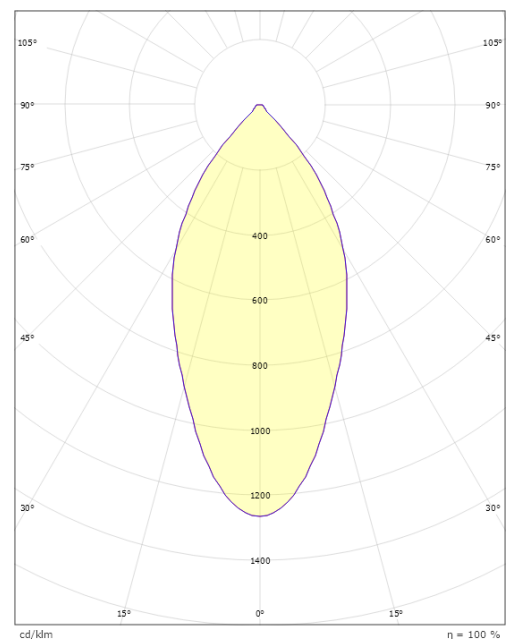

Junistar Eco Outdoor

Junistar Eco Outdoor White 620lm 4000K Ra 98 Trailing edge dimming

Article code: 905238
EAN: 7021989052388

Electrical

Wattage: 6W
System wattage: 7W
Voltage: 220-240V
Max. luminaires per circuit breaker: B10: 105, B16: 168, C10: 105, C16: 168

Light technic

Type of light source: LED
Luminous flux: 620lm
Efficacy: 89 lm/W
Colour temperature: 4000K
Colour rendering (CRI): Ra 98
MacAdams factor: SDCM: 2
Lifetime: L90/B10>100,000
Light distribution: Direct
Optic: Reflector
Beam angle: 42°
Visible flicker (PstLM): 0.06
Stroboscopic flicker (SVM): 0.27

Control/Dimming

Type: Trailing edge dimming

Protection

Luminaire class: Class II SELV

Energy and approvals

Contains light source of energy class: F
Breeam: Fulfils Hea 01 for flicker free lighting

Materials and finish

Housing: Aluminium
Colour: Matte white (RAL 9003)
Optics: Tempered glass

Mounting/Connection

Mounting: Recessed, Indoor / Outdoor
Connection: Screwless terminal block

Dimensions

Height (mm) H: 40
Diameter (mm) D: 90
Cut-out (mm): 83
Weight (kg) gross/net: 0.361 / 0.361

Packaging

Packing dimensions (mm): 130 x 115 x 56

cd/klm
— C0/C180
— C90/C270

7 0 2 1 9 8 9 0 5 2 3 8 8