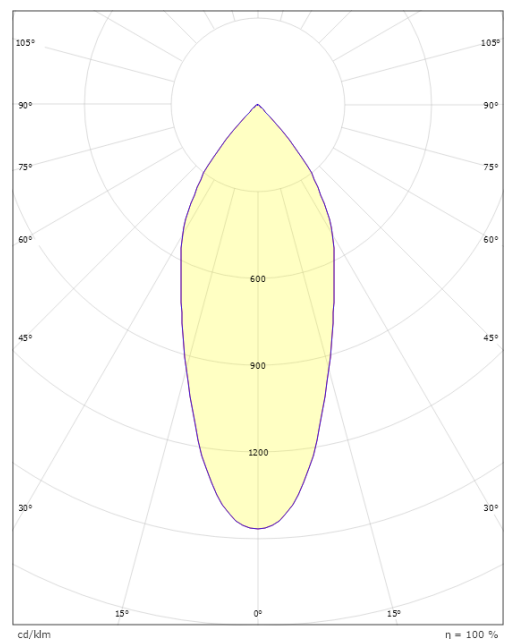

Junistar ECO Isosafe

Junistar ECO Isosafe Black 590lm 3000K Ra>90 Trailing edge dimming

Article code: 905224
EAN: 7021989052241

Electrical

Wattage: 6W
System wattage: 7W
Voltage: 220-240V
Max. luminaires per circuit breaker: B10: 105, B16: 168, C10: 105, C16: 168

Light technic

Type of light source: LED
Luminous flux: 590lm
Efficacy: 84 lm/W
Colour temperature: 3000K
Colour rendering (CRI): Ra>90
MacAdams factor: SDCM: 2
Lifetime: L90/B10>100,000
Light distribution: Direct
Optic: Reflector
Beam angle: 42°

Control/Dimming

Type: Trailing edge dimming

Protection

Luminaire class: Class II SELV
IP Class: IP44

Energy and approvals

Contains light source of energy class: F
Breeam: Fulfils Hea 01 for flicker free lighting
Passed 60-minute fire resistance test in accordance with BS 5832: Yes
Second harmonic test passed according to EN ISO 10140-2:2021 and 10140-3:2021 part E: Yes

Materials and finish

Housing: Aluminium
Colour: Black (RAL 9004)
Optics: Tempered glass

Mounting/Connection

Mounting: Recessed, Indoor
Connection: Screwless terminal block

Dimensions

Height (mm) H: 40
Diameter (mm) D: 90
Cut-out (mm): 83
Weight (kg) gross/net: 0.361 / 0.361

Packaging

Packing dimensions (mm): 122 x 121 x 95
Number per pack: 8

— C0/C180
— C90/C270

7 0 2 1 9 8 9 0 5 2 2 4 1