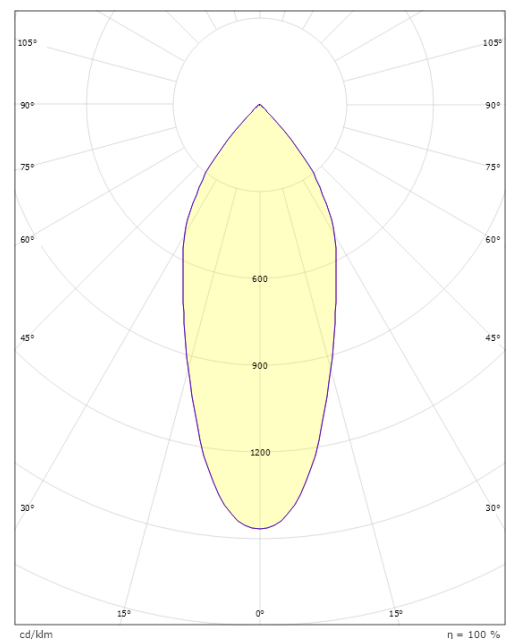

Junistar ECO Isosafe

Junistar ECO Isosafe Black 590lm 3000K Ra 98 Trailing edge dimming

Article code: 905224
EAN: 7021989052241

Electrical

Wattage: 6W
System wattage: 7W
Voltage: 220-240V
Max. luminaires per circuit breaker: B10: 105, B16: 168, C10: 105, C16: 168

Light technic

Type of light source: LED
Luminous flux: 590lm
Efficacy: 84 lm/W
Colour temperature: 3000K
Colour rendering (CRI): Ra 98
MacAdams factor: SDCM: 2
Lifetime: L90/B10>100,000
Light distribution: Direct
Optic: Reflector
Beam angle: 42°

Control/Dimming

Type: Trailing edge dimming

Protection

Luminaire class: Class II SELV

Energy and approvals

Contains light source of energy class: F
Breeam: Fulfils Hea 01 for flicker free lighting

Materials and finish

Housing: Aluminium
Colour: Black (RAL 9004)
Optics: Tempered glass

Mounting/Connection

Mounting: Recessed, Indoor
Connection: Screwless terminal block

Dimensions

Height (mm) H: 40
Diameter (mm) D: 90
Cut-out (mm): 83
Weight (kg) gross/net: 0.361 / 0.361

Packaging

Packing dimensions (mm): 122 x 121 x 95
Number per pack: 8

— C0/C180
— C90/C270

7 0 2 1 9 8 9 0 5 2 2 4 1