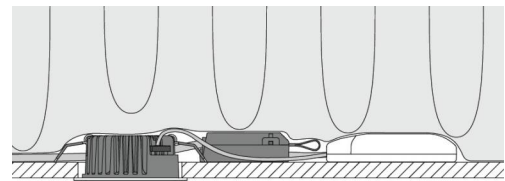

Junistar ECO Isosafe

Junistar ECO Isosafe Black 590lm 3000K Ra>90 Trailing edge dimming

Article code: 905224
EAN: 7021989052241

Electrical

Wattage: 6W
System wattage: 7W
Voltage: 220-240V
Max. luminaires per circuit breaker: B10: 105, B16: 168, C10: 105, C16: 168

Light technic

Type of light source: LED
Luminous flux: 590lm
Efficacy: 84 lm/W
Colour temperature: 3000K
Colour rendering (CRI): Ra>90
MacAdams factor: SDCM: 2
Lifetime: L90/B10>100,000
Light distribution: Direct
Optic: Reflector
Beam angle: 42°

Control/Dimming

Type: Trailing edge dimming

Protection

Luminaire class: Class II SELV
IP Class: IP44

Energy and approvals

Contains light source of energy class: F
Breeam: Fulfils Hea 01 for flicker free lighting
Passed 60-minute fire resistance test in accordance with BS 5832: Yes
Second harmonic test passed according to EN ISO 10140-2:2021 and 10140-3:2021 part E: Yes

Materials and finish

Housing: Aluminium
Colour: Black (RAL 9004)
Optics: Tempered glass

Mounting/Connection

Mounting: Recessed, Indoor
Connection: Screwless terminal block

Dimensions

Height (mm) H: 40
Diameter (mm) D: 90
Cut-out (mm): 83
Weight (kg) gross/net: 0.361 / 0.361

Packaging

Packing dimensions (mm): 122 x 121 x 95
Number per pack: 8

— C0/C180
— C90/C270

7 0 2 1 9 8 9 0 5 2 2 4 1