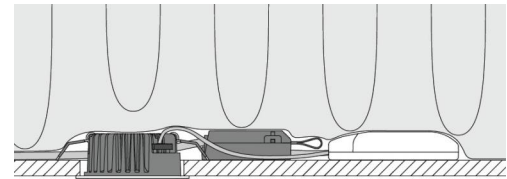

Packaging

Packing dimensions (mm): 122 x 121 x 95
Number per pack: 8

cd/klm
— C0/C180
— C90/C270

7 0 2 1 9 8 9 0 5 2 1 7 3