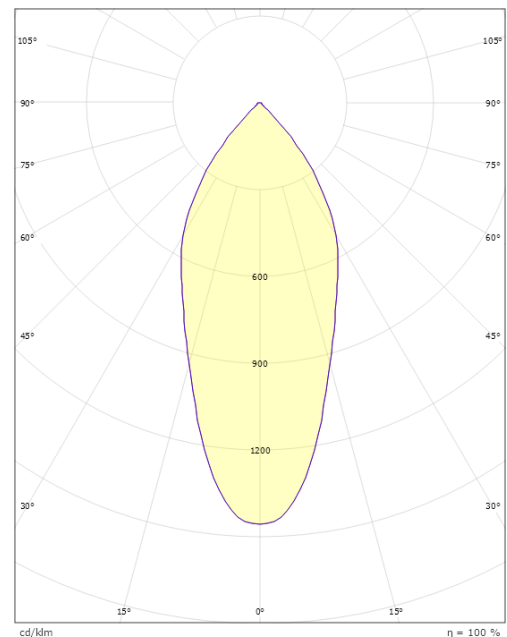

Packaging

Packing dimensions (mm): 122 x 121 x 95
Number per pack: 8

cd/klm
— C0/C180
— C90/C270

7 0 2 1 9 8 9 0 5 2 1 7 3