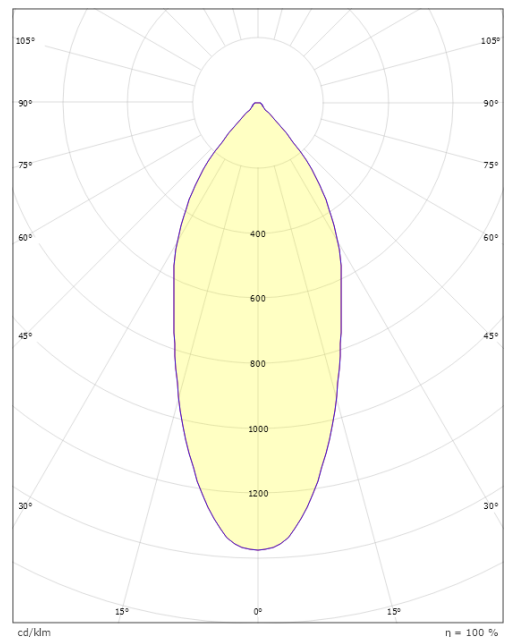

Packaging

Packing dimensions (mm): 122 x 121 x 95
Number per pack: 8

cd/klm
— C0/C180
— C90/C270

7 0 2 1 9 8 9 0 5 2 1 5 9