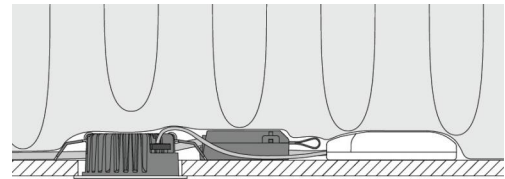

Packaging

Packing dimensions (mm): 122 x 121 x 95
Number per pack: 8

cd/klm
— C0/C180
— C90/C270

7 0 2 1 9 8 9 0 5 2 1 5 9