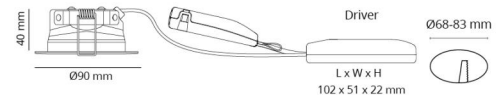

Junistar ECO Isosafe

Junistar ECO Isosafe White DimToWarm 510lm 2000-2800K Ra>95 Trailing edge dimming

Article code: 905215
 EAN: 7021989052159

Electrical

Wattage: 6W
 System wattage: 7W
 Voltage: 220-240V
 Max. luminaires per circuit breaker: B10: 105, B16: 168, C10: 105, C16: 168

Light technic

Type of light source: LED
 Luminous flux: 510lm
 Efficacy: 73 lm/W
 Colour temperature: 2000-2800K
 Colour rendering (CRI): Ra>95
 MacAdams factor: SDCM: 3
 Lifetime: L90/B10>50,000
 Light distribution: Direct Reflector
 Optic: Reflector
 Beam angle: 42°
 UGR: UGR<22

Housing: Aluminium
 Colour: White (RAL 9003)
 Optics: Tempered glass

Mounting/Connection

Mounting: Recessed, Indoor
 Connection: Screwless terminal block

Dimensions

Height (mm) H: 40
 Diameter (mm) D: 90
 Cut-out (mm): 83
 Weight (kg) gross/net: 0.361 / 0.361

Packaging

Packing dimensions (mm): 122 x 121 x 95
 Number per pack: 8

cd/klm
 — C0/C180
 — C90/C270

7 0 2 1 9 8 9 0 5 2 1 5 9