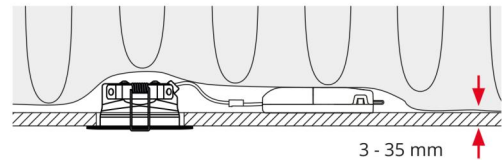

Junistar ECO Isosafe

Junistar ECO Isosafe White 600lm 3000K Ra>90 Trailing edge dimming

Article code: 905214
EAN: 7021989052142

Electrical

Wattage: 4.9W
System wattage: 5.5W
Voltage: 220-240V
Max. luminaires per circuit breaker: B10: 105, B16: 168, C10: 105, C16: 168

Light technic

Type of light source: LED
Luminous flux: 600lm
Efficacy: 109 lm/W
Colour temperature: 3000K
Colour rendering (CRI): Ra>90
MacAdams factor: SDCM: 2
Lifetime: L90/B10>100,000
Light distribution: Direct
Optic: Reflector
Beam angle: 42°
UGR: UGR<22

Control/Dimming

Type: Trailing edge dimming

Protection

Luminaire class: Class II SELV
IP Class: IP44

Energy and approvals

Contains light source of energy class: F
Breeam: Fulfils Hea 01 for flicker free lighting
BVB: Yes
Passed 60-minute fire resistance test in accordance with EN 13652: Yes
Second evaluation test passed according to EN ISO 10140-2:2021 and 10140-3:2021 part E: Yes

Materials and finish

Housing: Aluminium
Colour: White (RAL 9003)
Optics: Tempered glass

Mounting/Connection

Mounting: Recessed, Indoor
Connection: Screwless terminal block

Dimensions

Height (mm) H: 40
Diameter (mm) D: 90
Cut-out (mm): 83
Weight (kg) gross/net: 0.361 / 0.361

Packaging

Packing dimensions (mm): 122 x 121 x 95
Number per pack: 8

— C0/C180
— C90/C270

7 0 2 1 9 8 9 0 5 2 1 4 2