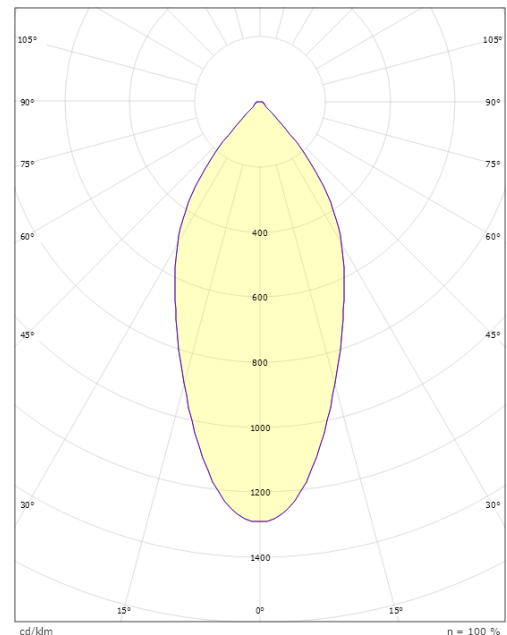

Junistar ECO Isosafe

Junistar ECO Isosafe White 600lm 3000K Ra>90 Trailing edge dimming

Article code: 905214
EAN: 7021989052142

Electrical

Wattage: 4.9W
System wattage: 5.5W
Voltage: 220-240V
Max. luminaires per circuit breaker: B10: 105, B16: 168, C10: 105, C16: 168

Light technic

Type of light source: LED
Luminous flux: 600lm
Efficacy: 109 lm/W
Colour temperature: 3000K
Colour rendering (CRI): Ra>90
MacAdams factor: SDCM: 2
Lifetime: L90/B10>100,000
Light distribution: Direct
Optic: Reflector
Beam angle: 42°
UGR: UGR<22

Control/Dimming

Type: Trailing edge dimming

Protection

Luminaire class: Class II SELV
IP Class: IP44

Energy and approvals

Contains light source of energy class: F
Breeam: Fulfils Hea 01 for flicker free lighting
BVB: Yes
Passed 60-minute fire resistance test in accordance with EN 13652: Yes
Second evaluation test passed according to EN ISO 10140-2:2021 and 10140-3:2021 part E: Yes

Materials and finish

Housing: Aluminium
Colour: White (RAL 9003)
Optics: Tempered glass

Mounting/Connection

Mounting: Recessed, Indoor
Connection: Screwless terminal block

Dimensions

Height (mm) H: 40
Diameter (mm) D: 90
Cut-out (mm): 83
Weight (kg) gross/net: 0.361 / 0.361

Packaging

Packing dimensions (mm): 122 x 121 x 95
Number per pack: 8

— C0/C180
— C90/C270

7 0 2 1 9 8 9 0 5 2 1 4 2