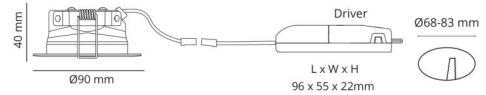

Light technic

Type of light source: LED
 Luminous flux: 600lm
 Efficacy: 109 lm/W
 Colour temperature: 3000K
 Colour rendering (CRI): Ra>90
 MacAdams factor: SDCM: 2
 Lifetime: L90/B10>100,000
 Light distribution: Direct
 Optic: Reflector
 Beam angle: 42°
 UGR: UGR<22

Materials and finish

Housing: Aluminium
 Colour: White (RAL 9003)
 Optics: Tempered glass

Mounting/Connection

Mounting: Recessed, Indoor
 Connection: Screwless terminal block

Dimensions

Height (mm) H: 40
 Diameter (mm) D: 90
 Cut-out (mm): 83
 Weight (kg) gross/net: 0.361 / 0.361

Packaging

Packing dimensions (mm): 122 x 121 x 95
 Number per pack: 8

— C0/C180
 — C90/C270

7 0 2 1 9 8 9 0 5 2 1 4 2