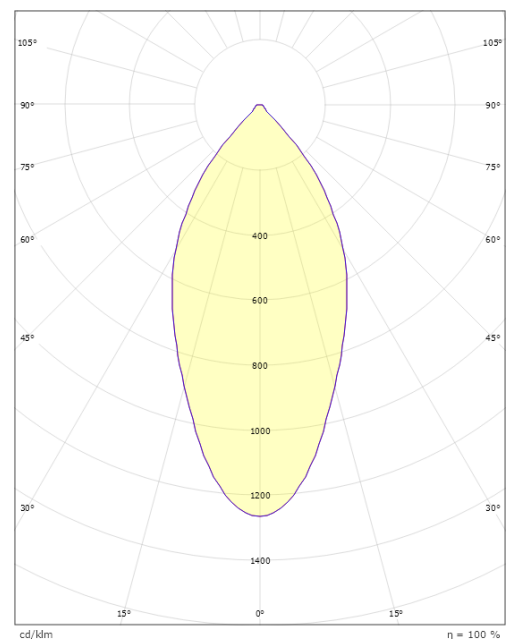

Junistar ECO Isosafe

Junistar ECO Isosafe White 590lm 3000K Ra 98 Trailing edge dimming

Article code: 905214
EAN: 7021989052142

Electrical

Wattage: 6W
System wattage: 7W
Voltage: 220-240V
Max. luminaires per circuit breaker: B10: 105, B16: 168, C10: 105, C16: 168

Light technic

Type of light source: LED
Luminous flux: 590lm
Efficacy: 84 lm/W
Colour temperature: 3000K
Colour rendering (CRI): Ra 98
MacAdams factor: SDCM: 2
Lifetime: L90/B10>100,000
Light distribution: Direct
Optic: Reflector
Beam angle: 42°
UGR: UGR<22

Control/Dimming

Type: Trailing edge dimming

Protection

Luminaire class: Class II SELV

Energy and approvals

Contains light source of energy class: F
Breeam: Fulfils Hea 01 for flicker free lighting
BVB: Yes

Materials and finish

Housing: Aluminium
Colour: White (RAL 9003)
Optics: Tempered glass

Mounting/Connection

Mounting: Recessed, Indoor
Connection: Screwless terminal block

Dimensions

Height (mm) H: 40
Diameter (mm) D: 90
Cut-out (mm): 83
Weight (kg) gross/net: 0.361 / 0.361

Packaging

Packing dimensions (mm): 122 x 121 x 95
Number per pack: 8

cd/klm
— C0/C180
— C90/C270

7 0 2 1 9 8 9 0 5 2 1 4 2