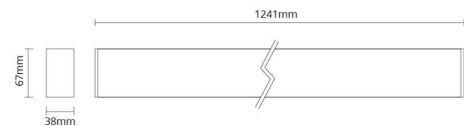

Inspire Black 4140lm 3000K Ra>80 DALI / Push Dim

Article code: 212087
EAN: 7021982120879

Electrical

System wattage: 34W
Voltage: 220-240V
Max. luminaires per circuit breaker: B10: 8, B16: 13, C10: 12, C16: 20
Leakage current (mA): 0.29

Light technic

Type of light source: LED
Luminous flux: 4140lm
Efficacy: 122 lm/W
Colour temperature: 3000K
Colour rendering (CRI): Ra>80
MacAdams factor: SDCM: 3
Lifetime: L80/B20>100,000
Lifetime: L90>50,000
Light distribution: Direct/Indirect 50/50%
Optic: Cubic Optic Black
UGR: UGR<10
Photobiological safety: RG 1

Control/Dimming

Type: DALI / Push Dim

Protection

Luminaire class: Class I
IP Class: IP20

Energy and approvals

Contains light source of energy class: D
Breeam: Fulfils Hea 01 for flicker free lighting

Materials and finish

Housing: Aluminium
Colour: Black (RAL 9004)
Optics: Polycarbonat (PC)

Mounting/Connection

Mounting: Suspended, Indoor
Wire set: 2x2m wire kit
Cable: Cable 5x0,75mm² 2,5m

Dimensions

Length (mm) L: 1241
Width (mm) W: 38
Height (mm) H: 67
Weight (kg) gross/net: 3.171 / 2.5

Packaging

Packing dimensions (mm): 1365 x 90 x 61

7 0 2 1 9 8 2 1 2 0 8 7 9