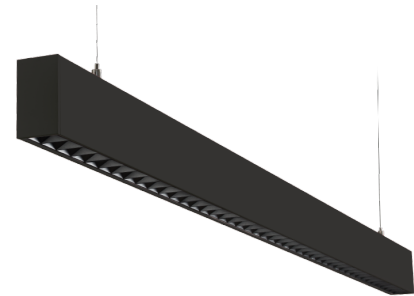

Inspire Black 4140lm 3000K Ra>80 DALI / Push Dim

Article code: 212087
EAN: 7021982120879

Electrical

System wattage: 34W
Voltage: 220-240V
Max. luminaires per circuit breaker: B10: 8, B16: 13, C10: 12, C16: 20
Leakage current (mA): 0.29

Light technic

Type of light source: LED
Luminous flux: 4140lm
Efficacy: 122 lm/W
Colour temperature: 3000K
Colour rendering (CRI): Ra>80
MacAdams factor: SDCM: 3
Lifetime: L80/B20>100,000
Lifetime: L90>50,000
Light distribution: Direct/Indirect 50/50%
Optic: Cubic Optic Black
UGR: UGR<10
Photobiological safety: RG 1

Control/Dimming

Type: DALI / Push Dim

Protection

Luminaire class: Class I
IP Class: IP20

Energy and approvals

Contains light source of energy class: D
Breeam: Fulfils Hea 01 for flicker free lighting

Materials and finish

Housing: Aluminium
Colour: Black (RAL 9004)
Optics: Polycarbonat (PC)

Mounting/Connection

Mounting: Suspended, Indoor
Wire set: 2x2m wire kit
Cable: Cable 5x0,75mm² 2,5m

Dimensions

Length (mm) L: 1241
Width (mm) W: 38
Height (mm) H: 67
Weight (kg) gross/net: 3.171 / 2.5

Packaging

Packing dimensions (mm): 1365 x 90 x 61

7 0 2 1 9 8 2 1 2 0 8 7 9