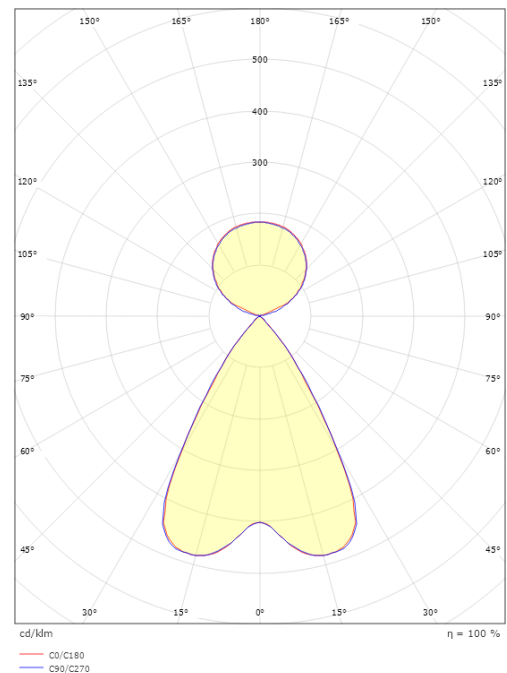

Inspire Black 4140lm 3000K Ra>80 DALI / Push Dim

Article code: 212087
EAN: 7021982120879

Electrical

System wattage: 34W
Voltage: 220-240V
Max. luminaires per circuit breaker: B10: 8, B16: 13, C10: 12, C16: 20
Leakage current (mA): 0.29

Light technic

Type of light source: LED
Luminous flux: 4140lm
Efficacy: 122 lm/W
Colour temperature: 3000K
Colour rendering (CRI): Ra>80
MacAdams factor: SDCM: 3
Lifetime: L80/B20>100,000
Lifetime: L90>50,000
Light distribution: Direct/Indirect 50/50%
Optic: Cubic Optic Black
UGR: UGR<10
Photobiological safety: RG 1

Control/Dimming

Type: DALI / Push Dim

Protection

Luminaire class: Class I
IP Class: IP20

Energy and approvals

Contains light source of energy class: D
Breeam: Fulfils Hea 01 for flicker free lighting

Materials and finish

Housing: Aluminium
Colour: Black (RAL 9004)
Optics: Polycarbonat (PC)

Mounting/Connection

Mounting: Suspended, Indoor
Wire set: 2x2m wire kit
Cable: Cable 5x0,75mm² 2,5m

Dimensions

Length (mm) L: 1241
Width (mm) W: 38
Height (mm) H: 67
Weight (kg) gross/net: 3.171 / 2.5

Packaging

Packing dimensions (mm): 1365 x 90 x 61

7 0 2 1 9 8 2 1 2 0 8 7 9