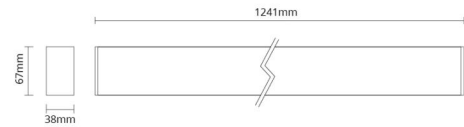

Housing: Aluminium
 Colour: White
 Optics: Polycarbonat (PC)

Mounting/Connection

Mounting: Suspended, Indoor
 Wire set: 2x2m wire kit
 Cable: Cable 5x0,75mm² 2,5m

Dimensions

Length (mm) L: 1241
 Width (mm) W: 38
 Height (mm) H: 67
 Weight (kg) gross/net: 3.1 / 2.7

Packaging

Packing dimensions (mm): 1345 x 125 x 88

7 0 2 1 9 8 2 1 2 0 8 3 1