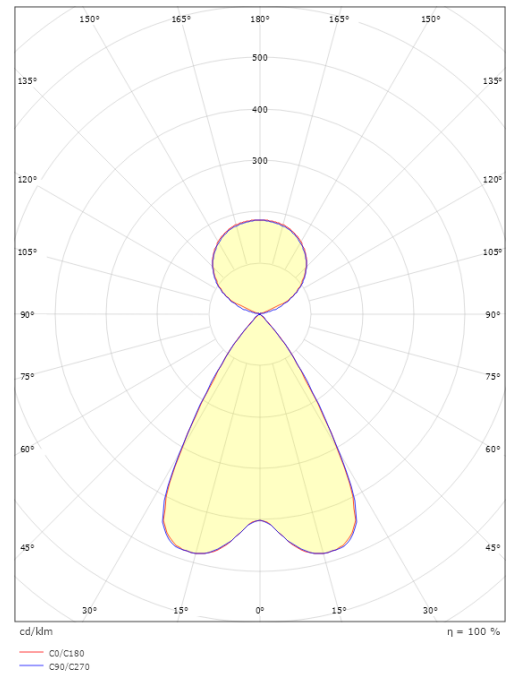

Housing: Aluminium
 Colour: White
 Optics: Polycarbonat (PC)

Mounting/Connection

Mounting: Suspended, Indoor
 Wire set: 2x2m wire kit
 Cable: Cable 5x0,75mm² 2,5m

Dimensions

Length (mm) L: 1241
 Width (mm) W: 38
 Height (mm) H: 67
 Weight (kg) gross/net: 3.1 / 2.7

Packaging

Packing dimensions (mm): 1345 x 125 x 88

7 0 2 1 9 8 2 1 2 0 8 3 1