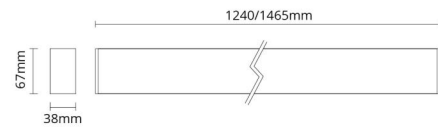

Materials and finish

Housing: Aluminium
 Optics: Polycarbonat (PC)

Mounting/Connection

Mounting: Suspended, Indoor
 Module: 1500
 Wire set: 2x2m wire kit
 Cable: Cable 3x0,75mm² 2,5m

Dimensions

Length (mm) L: 1465
 Width (mm) W: 38
 Height (mm) H: 67
 Weight (kg) gross/net: 4.3 / 3.9

Packaging

Packing dimensions (mm): 1590 x 90 x 61

7 0 2 1 9 8 2 1 2 8 7 2 1