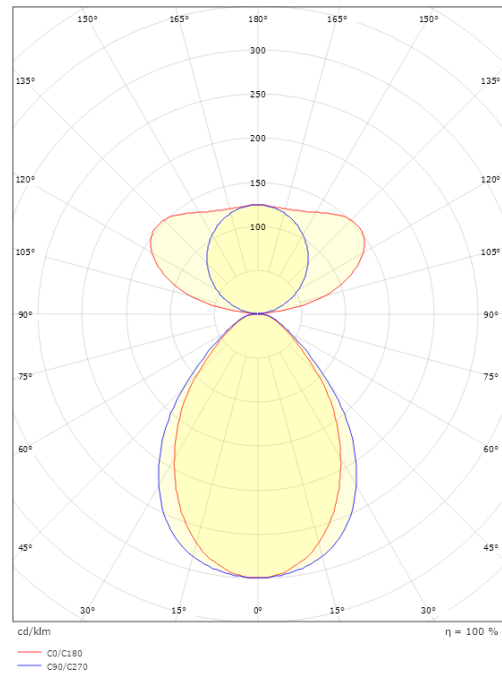

Inspire 1500 White prism 4960lm 4000K Ra>80 Trailing edge dimming

Article code: 212872
EAN: 7021982128721

Electrical

System wattage: 35W
Voltage: 220-240V
Frequency (Hz): 50/60Hz
Max. luminaires per circuit breaker: B10: 19, B16: 30, C10: 31, C16: 51
Leakage current (mA): 0.07

Light technic

Type of light source: LED
Luminous flux: 4960lm
Efficacy: 142 lm/W
Colour temperature: 4000K
Colour rendering (CRI): Ra>80
MacAdams factor: SDCM: 3
Lifetime: L90/B10>100,000
Lifetime: L96>50,000
Light distribution: Direct/Indirect
Optic: Prism Optic
UGR: UGR<19
Visible flicker (PstLM): <1
Stroboscopic flicker (SVM): <0,4
Photobiological safety: RG 0

Control/Dimming

Type: Trailing edge dimming
Driver: 900mA

Protection

Luminaire class: Class I
IP Class: IP20

Energy and approvals

Contains light source of energy class: B
Breeam: Fulfils Hea 01 for flicker free lighting

Materials and finish

Housing: Aluminium
Optics: Polycarbonat (PC)

Mounting/Connection

Mounting: Suspended, Indoor
Module: 1500
Wire set: 2x2m wire kit
Cable: Cable 3x0,75mm² 2,5m

Dimensions

Length (mm) L: 1465
Width (mm) W: 38
Height (mm) H: 67
Weight (kg) gross/net: 4.3 / 3.9

Packaging

Packing dimensions (mm): 1590 x 90 x 61

7 0 2 1 9 8 2 1 2 8 7 2 1