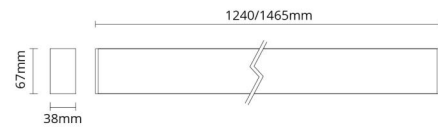

Materials and finish

Housing: Aluminium
 Optics: Polycarbonat (PC)

Mounting/Connection

Mounting: Suspended, Indoor
 Module: 1500
 Wire set: 2x2m wire kit
 Cable: Cable 3x0,75mm² 2,5m

Dimensions

Length (mm) L: 1465
 Width (mm) W: 38
 Height (mm) H: 67
 Weight (kg) gross/net: 4.3 / 3.9

Packaging

Packing dimensions (mm): 1590 x 90 x 61

7 021982128684