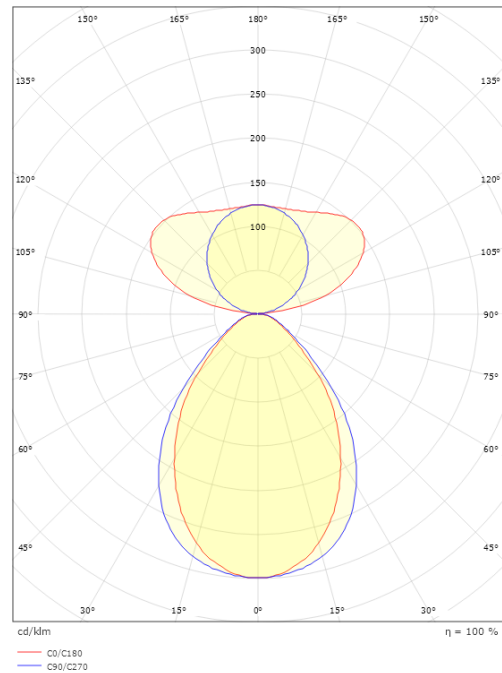

Inspire 1500 White prism 4800lm 3000K Ra>80 Trailing edge dimming

Article code: 212868
EAN: 7021982128684

Electrical

System wattage: 35W
Voltage: 220-240V
Frequency (Hz): 50/60Hz
Max. luminaires per circuit breaker: B10: 19, B16: 30, C10: 31, C16: 51
Leakage current (mA): 0.07

Light technic

Type of light source: LED
Luminous flux: 4800lm
Efficacy: 137 lm/W
Colour temperature: 3000K
Colour rendering (CRI): Ra>80
MacAdams factor: SDCM: 3
Lifetime: L90/B10>100,000
Lifetime: L96>50,000
Light distribution: Direct/Indirect
Optic: Prism Optic
UGR: UGR<19
Visible flicker (PstLM): <1
Stroboscopic flicker (SVM): <0,4
Photobiological safety: RG 0

Control/Dimming

Type: Trailing edge dimming
Driver: 950mA

Protection

Luminaire class: Class I
IP Class: IP20

Energy and approvals

Contains light source of energy class: B
Breeam: Fulfils Hea 01 for flicker free lighting

Materials and finish

Housing: Aluminium
Optics: Polycarbonat (PC)

Mounting/Connection

Mounting: Suspended, Indoor
Module: 1500
Wire set: 2x2m wire kit
Cable: Cable 3x0,75mm² 2,5m

Dimensions

Length (mm) L: 1465
Width (mm) W: 38
Height (mm) H: 67
Weight (kg) gross/net: 4.3 / 3.9

Packaging

Packing dimensions (mm): 1590 x 90 x 61

7 021982128684