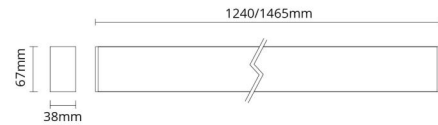

Light technic

Type of light source: LED
Luminous flux: 4470lm
Efficacy: 128 lm/W
Colour temperature: 4000K
Colour rendering (CRI): Ra>80
MacAdams factor: SDCM: 3
Lifetime: L90/B10>100,000
Lifetime: L96>50,000
Light distribution: Direct/Indirect
Optic: Prism Optic
UGR: UGR<19
Visible flicker (PstLM): <1
Stroboscopic flicker (SVM): <0,4
Photobiological safety: RG 0