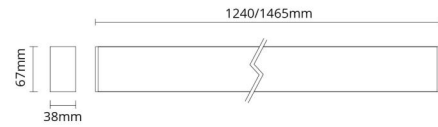

Light technic

Type of light source: LED
 Luminous flux: 4330lm
 Efficacy: 124 lm/W
 Colour temperature: 3000K
 Colour rendering (CRI): Ra>80
 MacAdams factor: SDCM: 3
 Lifetime: L90/B10>100,000
 Lifetime: L96>50,000
 Light distribution: Direct/Indirect
 Optic: Prism Optic
 UGR: UGR<19
 Visible flicker (PstLM): <1
 Stroboscopic flicker (SVM): <0,4
 Photobiological safety: RG 0

Materials and finish

Housing: Aluminium
 Optics: Polycarbonat (PC)

Mounting/Connection

Mounting: Suspended, Indoor
 Module: 1500
 Wire set: 2x2m wire kit
 Cable: Cable 5x0,75mm² 2,5m

Dimensions

Length (mm) L: 1465
 Width (mm) W: 38
 Height (mm) H: 67
 Weight (kg) gross/net: 4.3 / 3.9

Packaging

Packing dimensions (mm): 1590 x 90 x 61