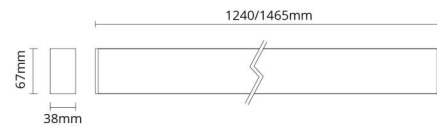

Light technic

Type of light source: LED
Luminous flux: 3620lm
Efficacy: 125 lm/W
Colour temperature: 4000K
Colour rendering (CRI): Ra>80
MacAdams factor: SDCM: 3
Lifetime: L90/B10>100,000
Lifetime: L96>50,000
Light distribution: Direct/Indirect
Optic: Prism Optic
UGR: UGR<19
Visible flicker (PstLM): <1
Stroboscopic flicker (SVM): <0,4
Photobiological safety: RG 0