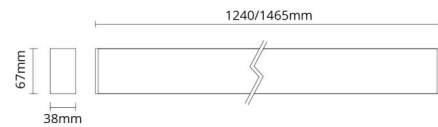

Light technic

Type of light source: LED
 Luminous flux: 3620lm
 Efficacy: 125 lm/W
 Colour temperature: 4000K
 Colour rendering (CRI): Ra>80
 MacAdams factor: SDCM: 3
 Lifetime: L90/B10>100,000
 Lifetime: L96>50,000
 Light distribution: Direct/Indirect
 Optic: Prism Optic
 UGR: UGR<19
 Visible flicker (PstLM): <1
 Stroboscopic flicker (SVM): <0,4
 Photobiological safety: RG 0

Materials and finish

Housing: Aluminium
 Optics: Polycarbonat (PC)

Mounting/Connection

Mounting: Suspended, Indoor
 Module: 1200
 Wire set: 2x2m wire kit
 Cable: Cable 5x0,75mm² 2,5m

Dimensions

Length (mm) L: 1240
 Width (mm) W: 38
 Height (mm) H: 67
 Weight (kg) gross/net: 3.6 / 3.3

Packaging

Packing dimensions (mm): 1365 x 90 x 61