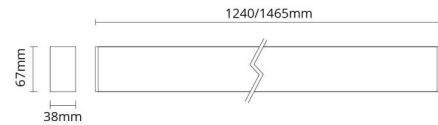

Light technic

Type of light source: LED
Luminous flux: 3510lm
Efficacy: 121 lm/W
Colour temperature: 3000K
Colour rendering (CRI): Ra>80
MacAdams factor: SDCM: 3
Lifetime: L90/B10>100,000
Lifetime: L96>50,000
Light distribution: Direct/Indirect
Optic: Prism Optic
UGR: UGR<19
Visible flicker (PstLM): <1
Stroboscopic flicker (SVM): <0,4
Photobiological safety: RG 0