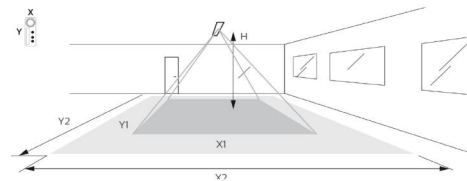

Housing: Aluminium
 Colour: White
 Optics: Polycarbonat (PC)

Mounting/Connection

Mounting: Suspended, Indoor
 Module: 1200
 Wire set: 2x2m wire kit
 Cable: Cable 3x0,75mm² 2,5m

Dimensions

Length (mm) L: 1241
 Width (mm) W: 38
 Height (mm) H: 70
 Weight (kg) gross/net: 3.775 / 3.375

Packaging

Packing dimensions (mm): 1365 x 90 x 61

H (m)	Minor movements		Major movements	
	X1 (m)	Y1 (m)	X2 (m)	Y2 (m)
2.4	1.9	2.9	2.9	4.3
3	2.4	3.6	3.6	5.4

cd/kdm η = 100 %

— C0/C180
 — C90/C270

7 0 2 1 9 8 2 1 2 4 7 8 5