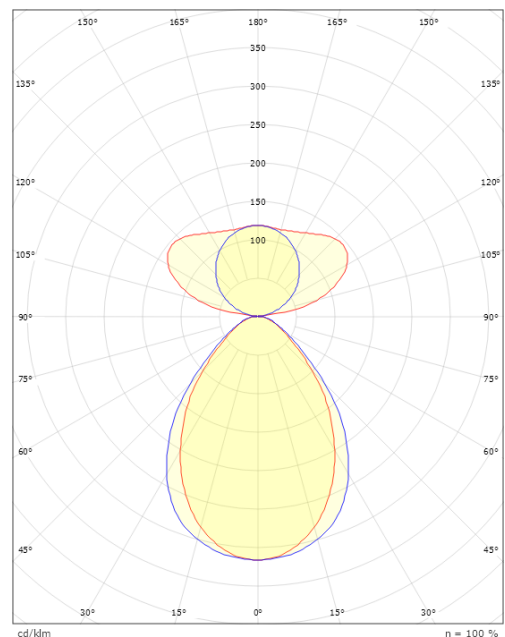

Light technic

Type of light source: LED
 Light source included: Yes
 Luminous flux: 4130lm
 Efficacy: 142 lm/W
 Colour temperature: 4000K
 Colour rendering (CRI): Ra>80
 MacAdams factor: SDCM: 3
 Lifetime: L80/B20>100,000
 Lifetime: L90>50,000
 Light distribution: Direct/Indirect 50/50%
 Optic: Prism Optic
 UGR: UGR<19
 Photobiological safety: RG 0

Housing: Aluminium
 Colour: White
 Optics: Polycarbonat (PC)

Mounting/Connection

Mounting: Suspended, Indoor
 Module: 1200
 Wire set: 2x2m wire kit
 Cable: Cable 3x0,75mm² 2,5m

Dimensions

Length (mm) L: 1241
 Width (mm) W: 38
 Height (mm) H: 70
 Weight (kg) gross/net: 3.775 / 3.375

Packaging

Packing dimensions (mm): 1365 x 90 x 61

H (m)	Minor movements		Major movements	
	X1 (m)	Y1 (m)	X2 (m)	Y2 (m)
2.4	1.9	2.9	2.9	4.3
3	2.4	3.6	3.6	5.4

cd/kdm η = 100 %

— C0/C180
 — C90/C270

7 0 2 1 9 8 2 1 2 4 7 8 5