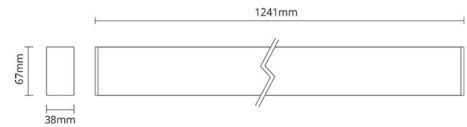

Housing: Aluminium
 Colour: White
 Optics: Polycarbonat (PC)

Mounting/Connection

Mounting: Suspended, Indoor
 Module: 1200
 Wire set: 2x2m wire kit
 Cable: Cable 3x0,75mm² 2,5m

Dimensions

Length (mm) L: 1241
 Width (mm) W: 38
 Height (mm) H: 70
 Weight (kg) gross/net: 3.775 / 3.375

Packaging

Packing dimensions (mm): 1365 x 90 x 61

H (m)	Minor movements		Major movements	
	X1 (m)	Y1 (m)	X2 (m)	Y2 (m)
2.4	1.9	2.9	2.9	4.3
3	2.4	3.6	3.6	5.4

cd/kdm η = 100 %

— C0/C180
 — C90/C270

7 0 2 1 9 8 2 1 2 4 7 8 5