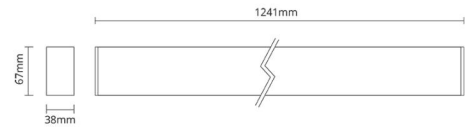

Housing: Aluminium
 Colour: White
 Optics: Polycarbonat (PC)

Mounting/Connection

Mounting: Suspended, Indoor
 Module: 1200
 Wire set: 2x2m wire kit
 Cable: Cable 3x0,75mm² 2,5m

Dimensions

Length (mm) L: 1241
 Width (mm) W: 38
 Height (mm) H: 70
 Weight (kg) gross/net: 3.775 / 3.375

Packaging

Packing dimensions (mm): 1365 x 90 x 61

H (m)	Minor movements		Major movements	
	X1 (m)	Y1 (m)	X2 (m)	Y2 (m)
2.4	1.9	2.9	2.9	4.3
3	2.4	3.6	3.6	5.4

cd/kdm η = 100 %

— C0/C180
 — C90/C270

7 0 2 1 9 8 2 1 2 4 7 6 1