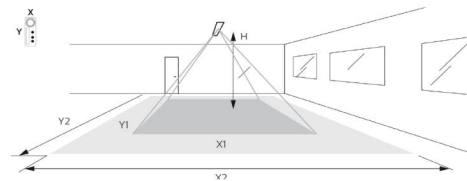

Housing: Aluminium
 Colour: White
 Optics: Polycarbonat (PC)

Mounting/Connection

Mounting: Suspended, Indoor
 Module: 1200
 Wire set: 2x2m wire kit
 Cable: Cable 3x0,75mm² 2,5m

Dimensions

Length (mm) L: 1241
 Width (mm) W: 38
 Height (mm) H: 70
 Weight (kg) gross/net: 3.775 / 3.375

Packaging

Packing dimensions (mm): 1365 x 90 x 61

H (m)	Minor movements		Major movements	
	X1 (m)	Y1 (m)	X2 (m)	Y2 (m)
2.4	1.9	2.9	2.9	4.3
3	2.4	3.6	3.6	5.4

cd/kdm η = 100 %

— C0/C180
 — C90/C270

7 0 2 1 9 8 2 1 2 4 7 6 1