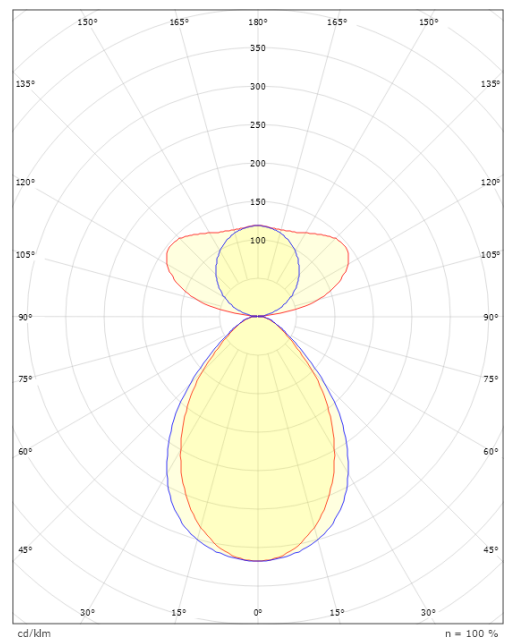

Light technic

Type of light source: LED
 Light source included: Yes
 Luminous flux: 4000lm
 Efficacy: 138 lm/W
 Colour temperature: 3000K
 Colour rendering (CRI): Ra>80
 MacAdams factor: SDCM: 3
 Lifetime: L80/B20>100,000
 Lifetime: L90>50,000
 Light distribution: Direct/Indirect 50/50%
 Optic: Prism Optic
 UGR: UGR<19
 Photobiological safety: RG 0

Housing: Aluminium
 Colour: White
 Optics: Polycarbonat (PC)

Mounting/Connection

Mounting: Suspended, Indoor
 Module: 1200
 Wire set: 2x2m wire kit
 Cable: Cable 3x0,75mm² 2,5m

Dimensions

Length (mm) L: 1241
 Width (mm) W: 38
 Height (mm) H: 70
 Weight (kg) gross/net: 3.775 / 3.375

Packaging

Packing dimensions (mm): 1365 x 90 x 61

H (m)	Minor movements		Major movements	
	X1 (m)	Y1 (m)	X2 (m)	Y2 (m)
2.4	1.9	2.9	2.9	4.3
3	2.4	3.6	3.6	5.4

cd/kdm η = 100 %

— C0/C180
 — C90/C270

7 0 2 1 9 8 2 1 2 4 7 6 1