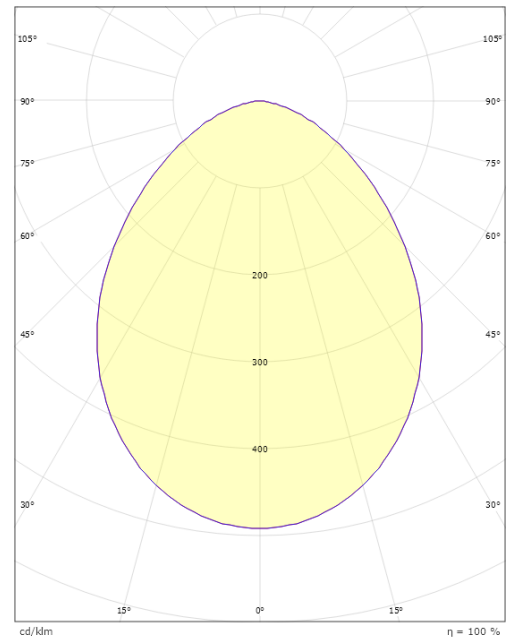

Light technic

Type of light source: LED
 Luminous flux: 1060/1140/1770/1920lm
 Efficacy: 82/88/71/77lm/W
 Colour temperature: 3000/4000K
 Colour rendering (CRI): Ra>80
 MacAdams factor: SDCM: 3
 Lifetime: L80/B20>50,000
 Light distribution: Direct
 Optic: Glass
 UGR: UGR<25
 Photobiological safety: RG 1

Dimensions

Length (mm) L: 402
 Width (mm) W: 240
 Height (mm) H: 222
 Weight (kg) gross/net: 3.354 / 2.62

Packaging

Packing dimensions (mm): 420 x 250 x 240

7 0 2 1 9 8 6 2 3 9 6 3 8