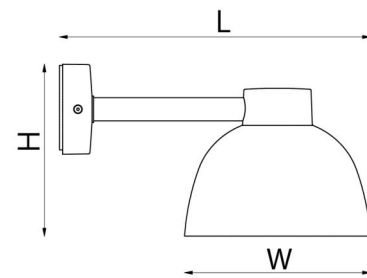

Light technic

Type of light source: LED
 Luminous flux: 1060/1140/1770/1920lm
 Efficacy: 82/88/71/77lm/W
 Colour temperature: 3000/4000K
 Colour rendering (CRI): Ra>80
 MacAdams factor: SDCM: 3
 Lifetime: L80/B20>50,000
 Light distribution: Direct
 Optic: Glass
 UGR: UGR<25
 Photobiological safety: RG 1

Control/Dimming

Type: Trailing edge dimming

Protection

Luminaire class: Class II
 IK Class: IK06
 IP Class: IP65

Materials and finish

Housing: Aluminium
 Colour: Grey RAL 7042

Mounting/Connection

Mounting: Wall, Indoor / Outdoor
 Connection: Screwless terminal block
 Wind projected area: 0,0435m²

Dimensions

Length (mm) L: 402
 Width (mm) W: 240
 Height (mm) H: 222
 Weight (kg) gross/net: 3.354 / 2.62

Packaging

Packing dimensions (mm): 420 x 250 x 240

7 0 2 1 9 8 6 2 3 9 6 3 8