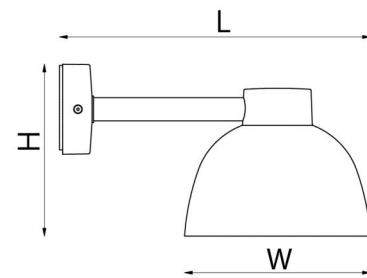

Light technic

Type of light source: LED
Luminous flux: 580/620/1220/1300lm
Efficacy: 73/78/72/76lm/W
Colour temperature: 3000/4000K
Colour rendering (CRI): Ra>80
MacAdams factor: SDCM: 3
Lifetime: L80/B20>50,000
Light distribution: Direct
Optic: Glass
UGR: UGR<22/25
Photobiological safety: RG 1

Control/Dimming

Type: Trailing edge dimming

Protection

Luminaire class: Class II
IK Class: IK06
IP Class: IP65

Materials and finish

Housing: Aluminium
Colour: Grey RAL 7042

Mounting/Connection

Mounting: Wall, Indoor / Outdoor
Connection: Screwless terminal block
Wind projected area: 0,0275m²

Dimensions

Length (mm) L: 331
Width (mm) W: 182
Height (mm) H: 181
Weight (kg) gross/net: 2.262 / 1.74

Packaging

Packing dimensions (mm): 345 x 190 x 200

7 0 2 1 9 8 6 2 3 9 6 1 4