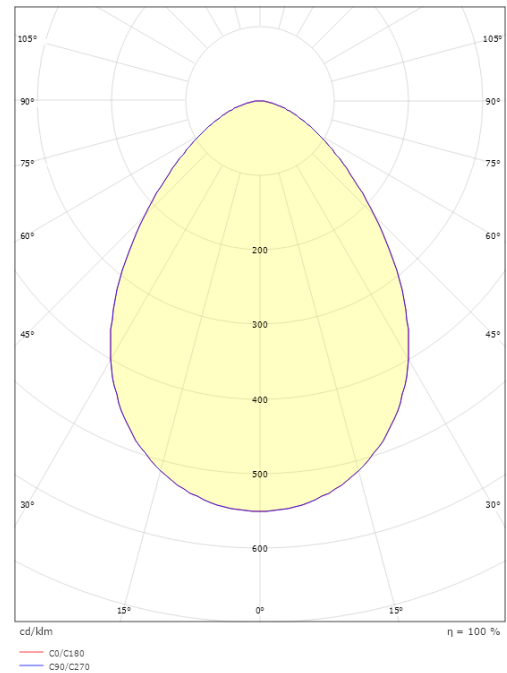

Herning Wall

Herning Wall Grey Mini 580/620/1220/1300lm 3000/4000K Ra>80 Trailing edge dimming

Article code: 623961
EAN: 7021986239614

Electrical

Wattage: 8W/17W
Voltage: 220-240V
Frequency (Hz): 50/60Hz
Max. luminaires per circuit breaker: B10: 30, B16: 47, C10: 50, C16: 80

Light technic

Type of light source: LED
Luminous flux: 580/620/1220/1300lm
Efficacy: 73/78/72/76lm/W
Colour temperature: 3000/4000K
Colour rendering (CRI): Ra>80
MacAdams factor: SDCM: 3
Lifetime: L80/B20>50,000
Light distribution: Direct
Optic: Glass
UGR: UGR<22/25
Photobiological safety: RG 1

Dimensions

Length (mm) L: 331
Width (mm) W: 182
Height (mm) H: 181
Weight (kg) gross/net: 2.262 / 1.74

Packaging

Packing dimensions (mm): 345 x 190 x 200

7 0 2 1 9 8 6 2 3 9 6 1 4