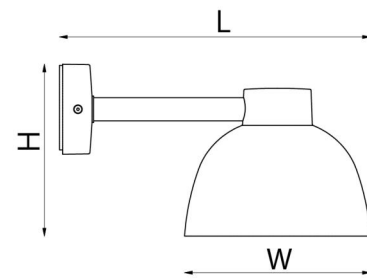

Light technic

Type of light source: LED
Luminous flux: 580/620/1220/1300lm
Efficacy: 73/78/72/76lm/W
Colour temperature: 3000/4000K
Colour rendering (CRI): Ra>80
MacAdams factor: SDCM: 3
Lifetime: L80/B20>50,000
Light distribution: Direct
Optic: Glass
UGR: UGR<22/25
Photobiological safety: RG 1

Control/Dimming

Type: Trailing edge dimming

Protection

Luminaire class: Class II
IK Class: IK06
IP Class: IP65

Materials and finish

Housing: Aluminium

Mounting/Connection

Mounting: Wall, Indoor / Outdoor
Connection: Screwless terminal block
Wind projected area: 0,0275m²

Dimensions

Length (mm) L: 331
Width (mm) W: 182
Height (mm) H: 181
Weight (kg) gross/net: 2.262 / 1.74

Packaging

Packing dimensions (mm): 345 x 190 x 200

7 0 2 1 9 8 6 2 3 9 6 0 7