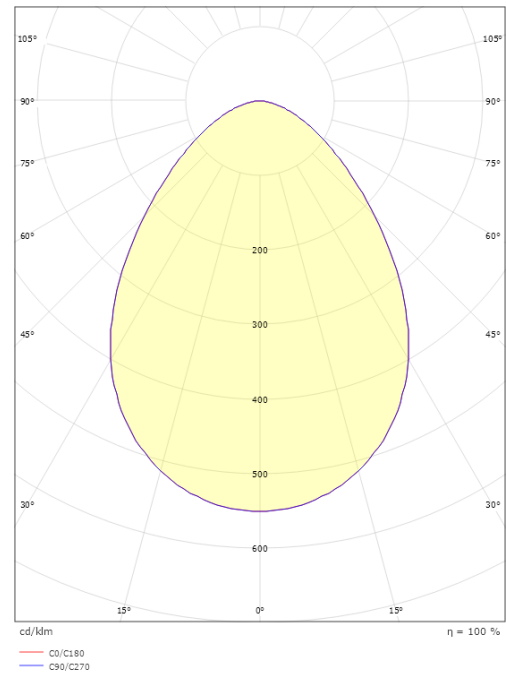

Light technic

Type of light source: LED
Luminous flux: 580/620/1220/1300lm
Efficacy: 73/78/72/76lm/W
Colour temperature: 3000/4000K
Colour rendering (CRI): Ra>80
MacAdams factor: SDCM: 3
Lifetime: L80/B20>50,000
Light distribution: Direct
Optic: Glass
UGR: UGR<22/25
Photobiological safety: RG 1

Dimensions

Length (mm) L: 331
Width (mm) W: 182
Height (mm) H: 181
Weight (kg) gross/net: 2.262 / 1.74

Packaging

Packing dimensions (mm): 345 x 190 x 200

7 0 2 1 9 8 6 2 3 9 6 0 7