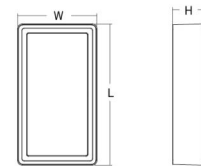

Light technic

Type of light source: LED
Luminous flux: 730lm
Efficacy: 95 lm/W
Colour temperature: 4000K
Colour rendering (CRI): Ra>80
MacAdams factor: SDCM: 3
Lifetime: L70/B20>100,000
Lifetime: L80/B20>75,000
Light distribution: Direct
Optic: Opal
Beam angle: 110°
Photobiological safety: RG 0