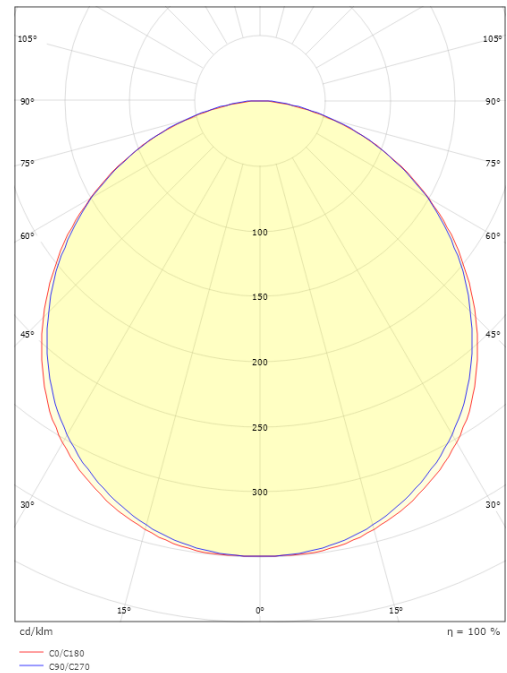

Frame

Frame White 670lm 3000K Ra>80 Trailing edge dimming

Article code: 605541
EAN: 7021986055412

Electrical

System wattage: 8W
Voltage: 220-240V
Max. luminaires per circuit breaker: B10: 19, B16: 30, C10: 31, C16: 51

Light technic

Type of light source: LED
Luminous flux: 670lm
Efficacy: 84 lm/W
Colour temperature: 3000K
Colour rendering (CRI): Ra>80
MacAdams factor: SDCM: 3
Lifetime: L70/B20>100,000
Lifetime: L80/B20>75,000
Light distribution: Direct
Optic: Opal
Beam angle: 110°
Photobiological safety: RG 0

Control/Dimming

Type: Trailing edge dimming

Protection

Luminaire class: Class II
IK Class: IK10
IP Class: IP66
Fire protection class: 850°C - 30s

Energy and approvals

Contains light source of energy class: E
Bream: Fulfils Hea 01 for flicker free lighting
BVB: Yes

Materials and finish

Housing: Aluminium
Colour: White (RAL 9003)
Optics: UV-stabilized polycarbonate

Mounting/Connection

Mounting: Surface, Indoor / Outdoor
Connection: Screwless terminal block

Dimensions

Length (mm) L: 320
Width (mm) W: 180
Height (mm) H: 77
Weight (kg) gross/net: 2.47 / 1.9

Packaging

Packing dimensions (mm): 328 x 188 x 92

7 0 2 1 9 8 6 0 5 5 4 1 2