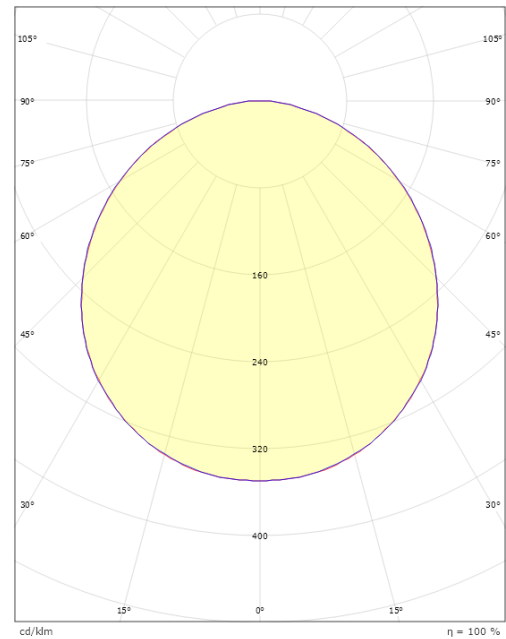

System wattage: 7W
Voltage: 220-240V
Max. luminaires per circuit breaker: B10: 19, B16: 30, C10: 31, C16: 51

Light technic

Type of light source: LED
Luminous flux: 660lm
Efficacy: 94 lm/W
Colour temperature: 4000K
Colour rendering (CRI): Ra>80
MacAdams factor: SDCM: 3
Lifetime: L70/B20>100,000
Lifetime: L80/B20>75,000
Light distribution: Direct
Optic: Opal
Beam angle: 110°
Photobiological safety: RG 0

Length (mm) L: 240
Width (mm) W: 240
Height (mm) H: 77
Weight (kg) gross/net: 2.47 / 2.1

Packaging

Packing dimensions (mm): 248 x 248 x 92

7 0 2 1 9 8 6 0 5 2 8 1 7