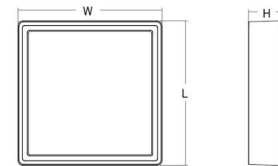

Light technic

Type of light source: LED
Luminous flux: 660lm
Efficacy: 94 lm/W
Colour temperature: 4000K
Colour rendering (CRI): Ra>80
MacAdams factor: SDCM: 3
Lifetime: L70/B20>100,000
Lifetime: L80/B20>75,000
Light distribution: Direct
Optic: Opal
Beam angle: 110°
Photobiological safety: RG 0

Length (mm) L: 240
Width (mm) W: 240
Height (mm) H: 77
Weight (kg) gross/net: 2.47 / 2.1

Packaging

Packing dimensions (mm): 248 x 248 x 92