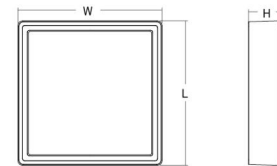

Light technic

Type of light source: LED
Luminous flux: 630lm
Efficacy: 90 lm/W
Colour temperature: 3000K
Colour rendering (CRI): Ra>80
MacAdams factor: SDCM: 3
Lifetime: L70/B20>100,000
Lifetime: L80/B20>75,000
Light distribution: Direct
Optic: Opal
Beam angle: 110°
Photobiological safety: RG 0