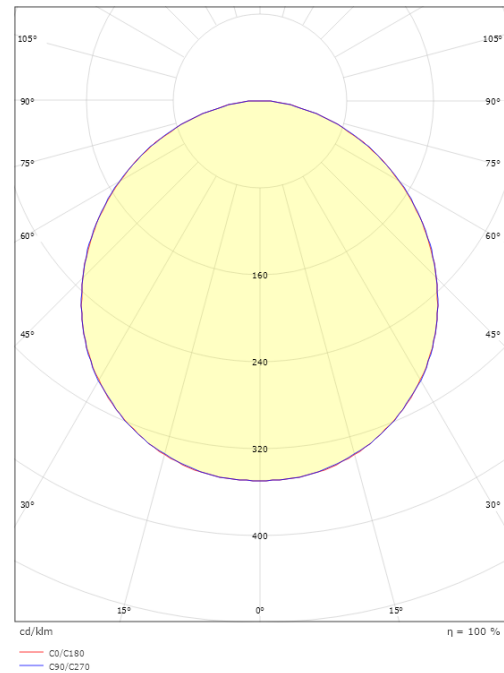

Frame Square

Frame Square Graphite 630lm 3000K Ra>80 Trailing edge dimming

Article code: 605261
EAN: 7021986052619

Electrical

System wattage: 7W
Voltage: 220-240V
Max. luminaires per circuit breaker: B10: 77, B16: 123, C10: 77, C16: 123

Light technic

Type of light source: LED
Luminous flux: 630lm
Efficacy: 90 lm/W
Colour temperature: 3000K
Colour rendering (CRI): Ra>80
MacAdams factor: SDCM: 3
Lifetime: L70/B20>100,000
Lifetime: L80/B20>75,000
Light distribution: Direct
Optic: Opal
Beam angle: 110°
Photobiological safety: RG 0

Control/Dimming

Type: Trailing edge dimming

Protection

Luminaire class: Class II
IK Class: IK10
IP Class: IP66

Energy and approvals

Contains light source of energy class: E
Breeam: Fulfils Hea 01 for flicker free lighting
BVB: Yes

Materials and finish

Housing: Aluminium
Colour: Graphite
Optics: UV-stabilized polycarbonate

Mounting/Connection

Mounting: Surface, Indoor / Outdoor
Connection: Screwless terminal block

Dimensions

Length (mm) L: 240
Width (mm) W: 240
Height (mm) H: 77
Weight (kg) gross/net: 2.47 / 2.1

Packaging

Packing dimensions (mm): 248 x 248 x 92

7 0 2 1 9 8 6 0 5 2 6 1 9